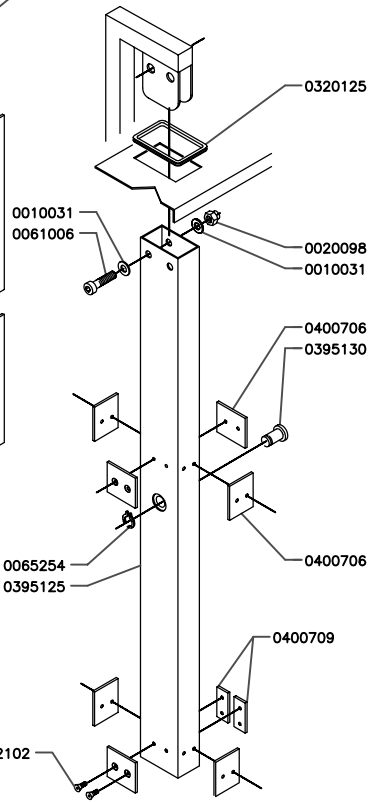

Scale:	Name:	Exploded View
Date:	DT60	
Jan 2007		
Drawn by:	MD	
A 4		Drawing Page 1-3
		Rev. 040
<small>Copyright © 2007. All rights reserved. Reproduction or distribution of this drawing without written permission of the owner.</small>		

Scale:	Name:	Exploded View
Date:	DT60 200-230 V	
Drawn by:	MD	
A 4		Drawing Page 2-3
		Rev. 040

General safety warning: Manipulation of information in this part is not permitted without written permission of the user.

Scale:	Name:	Exploded View
Date:		DT60 400 V
Drawn by:		
		A 4 Drawing Page 3-3
		Rev. 03
<small> General safety message: Manipulation of information in this - parts in any form is not permitted without written permission of the owner. </small>		