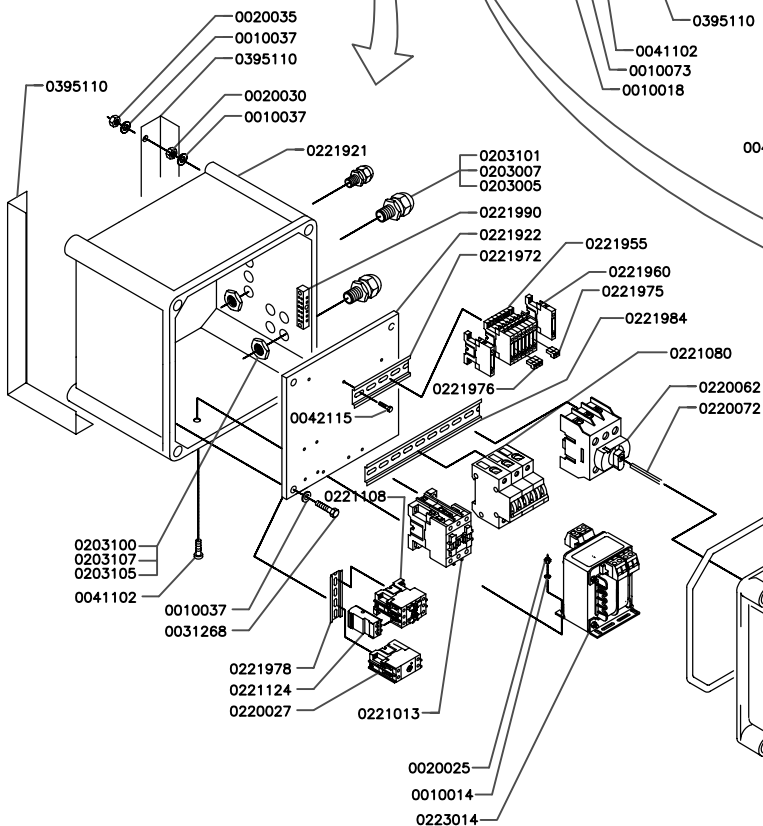

Scale:	Name:	Exploded View
Date:	DT60 200-230 V	
Drawn by:	MD	
A 4		Drawing Page 2-3
		Rev. 040