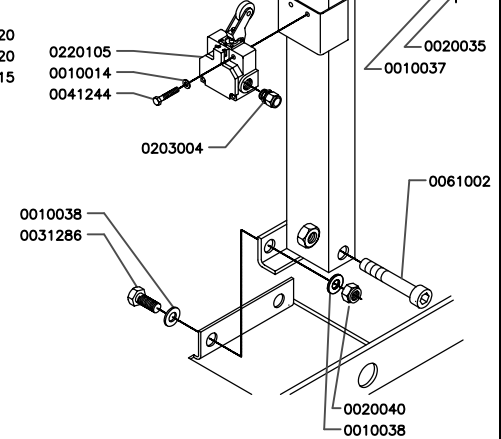

Scale:	Name:	Exploded View
Date:	DT60	
Jan 2007		
Drawn by:	MD	
A 4		Drawing Page 1-3
		Rev. 040
<small>Copyright © 2007. All rights reserved. Reproduction or distribution of this drawing without written permission of the owner.</small>		

Scale:	Name:	Exploded View
Date:	DT60 200-230 V	
Drawn by:	MD	
A 4		Drawing Page 2-3
		Rev. 040

General safety warning: Manipulation of information in this part is not permitted without written permission of the user.

Scale:	Name:	Exploded View
Date:		DT60 400 V
Drawn by:		
		A 4 Drawing Page 3-3
		Rev. 03
<small> General safety message: Manipulation of information in this - parts in any form is not permitted without written permission of the owner. </small>		