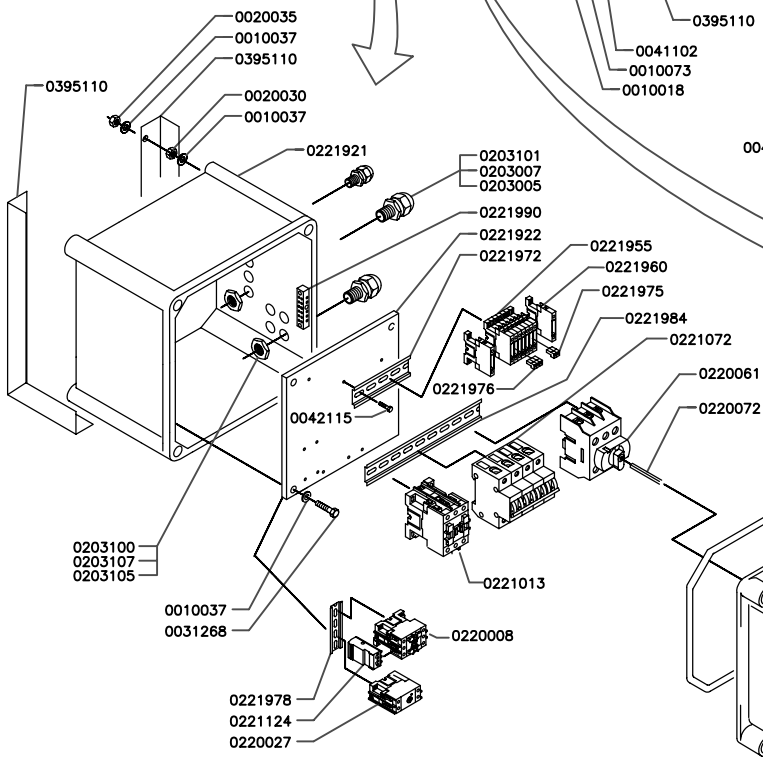

Scale:	Name:	Exploded View
Date:	DT60	
Jan 2007		
Drawn by:	MD	
A 4		Drawing Page 1-3
		Rev. 040
<small>Copyright © 2007. All rights reserved. Reproduction or distribution of this drawing without written permission of the owner.</small>		

Scale:	Name:	Exploded View
Date:	DT60 200-230 V	
Drawn by:	MD	
A 4		Drawing Page 2-3
		Rev. 040

General safety warning: Manipulation of information in this part is not permitted without written permission of the user.

Scale:	Name:	Exploded View
Date:		DT60 400 V
Drawn by:		
		A 4 Drawing Page 3-3
		Rev. 03
<small> General safety message: Manipulation of information in this - parts in any form is not permitted without written permission of the owner. </small>		