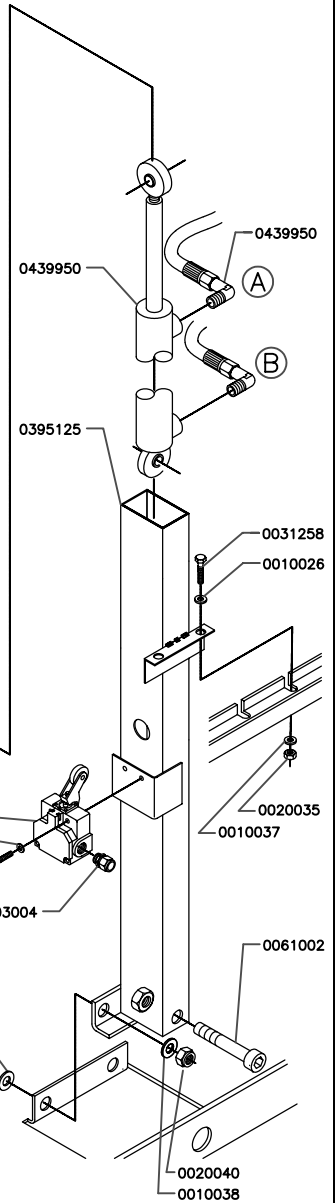

Scale:	Name:	Exploded View
Date:	DT60	
Jan 2007		
Drawn by:	MD	
A 4		Drawing Page 1-3
		Rev. 040
<small>Copyright © 2007. All rights reserved. Reproduction or distribution of this drawing without written permission of the owner.</small>		

Scale:	Name:	Exploded View
Date:	DT60 200-230 V	
Drawn by:	MD	
A 4		Drawing Page 2-3
		Rev. 040

General safety warning: Manipulation of information in this part is not permitted without written permission of the user.

Scale:	Name:	Exploded View
Date:		DT60 400 V
Drawn by:		
		A 4 Drawing Page 3-3
		Rev. 03
<small> General safety message: Manipulation of information in this - parts in any form is not permitted without written permission of the owner. </small>		