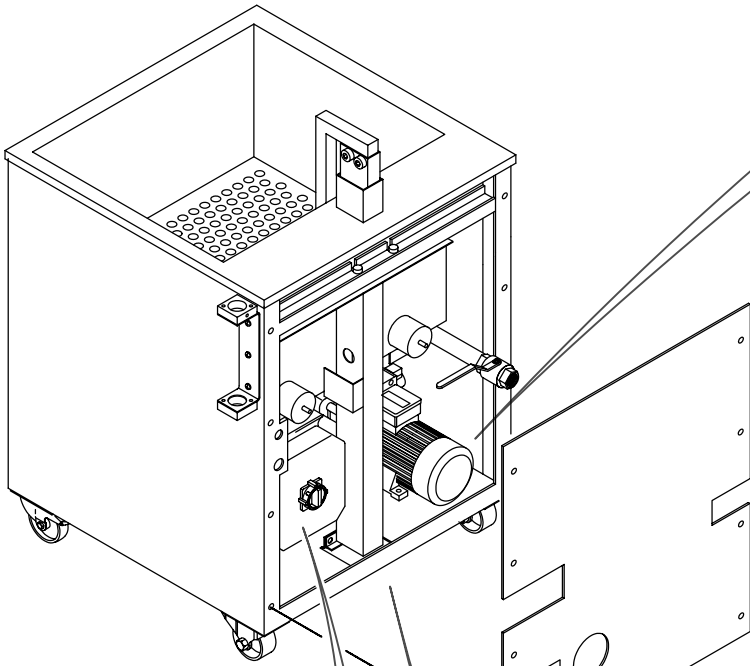

Scale:	Name:	Exploded View
Date:	DT60 200-230 V	
Drawn by:	MD	
A 4		Drawing Page 2-3
		Rev. 040