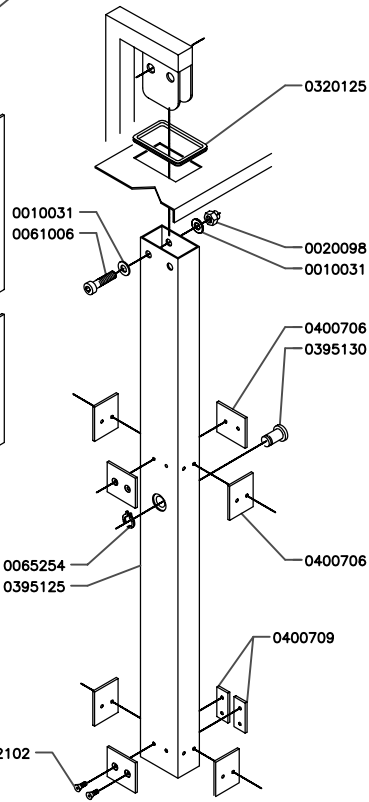

Scale:	Name:	Exploded View
Date:	DT60 200-230 V	
Drawn by:	MD	
A 4		Drawing Page 2-3
		Rev. 040