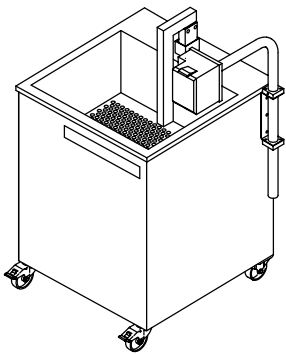

Scale:	Name:	Exploded View
Date:	DT60 200-230 V	
Drawn by:	MD	
A 4		Drawing Page 2-3
		Rev. 040