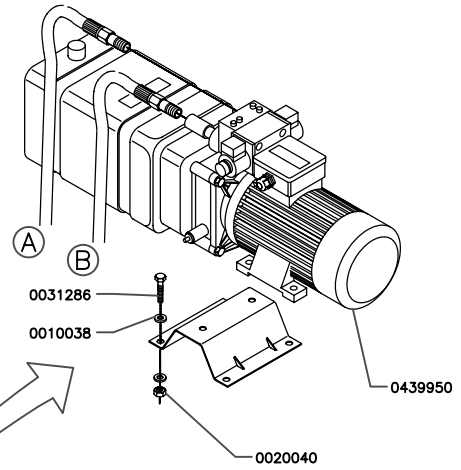

Scale:	Name:	Exploded View
Date:	DT60 200-230 V	
Drawn by:	MD	
A 4		Drawing Page 2-3
		Rev. 040