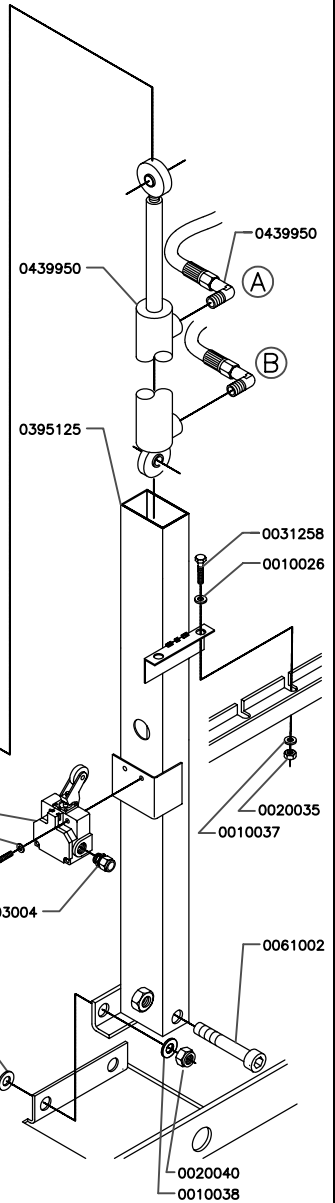

Scale:	Name:	Exploded View
Date:	DT60 200-230 V	
Drawn by:	MD	
A 4		Drawing Page 2-3
		Rev. 040