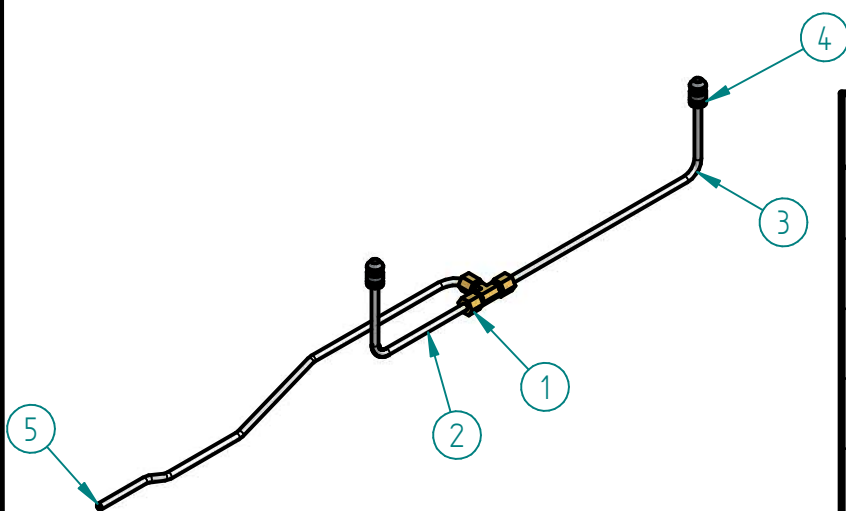

PARTS BREAKDOWNS

Item	Code	Description	Qty
1	S852732003	FRONT SUPPORT 24"	2
2	S862648002	SIDE MANIFOLD SUPPORT	2
3	S853110200	BURNER SUPPORT	2
4	S8529920000	GREASE TRAY OVEN 24"	1
5	S862679003	SCREW COVER 24"	2
6	S852700003	CENTRAL GRATE SUPPORT	1
7	S862649002	FRONT MANIFOLD SUPPORT	1
8	S852980000	CHIMNEY CAP	1
9	S852972002	REAR BOTTOM CHIMENY 24	1
10	S852710100	OVEN TRAY 24"	1
11	S852710200	INNER SIDE RIGHT OVEN 24"	1
12	S852710300	INNER SIDE LEFT OVEN 24"	1

Item	Code	Description	Qty
1	S850527000	DOOR MECHANISM	2
2	S850526004	DOOR OVEN 24 SIERRA	1
3	S850525003	BACKDOOR OVEN 24"	1
4	S855665001	PULL OVEN 24"	1
5	S855067000	SIERRA PLATE	1

PARTS BREAKDOWNS

Item	Code	Subject	Qty
1	S855034000	MANIFOLD 24"	1
2	S862101000	TOP VALVE	4
3	S862103000	PILOT REGULATOR AP7-1	3
4	S852101000	THERMOSTAT ABJ	1
5	conexion cocina quemadores sup	CONNECTION TOP BURNERS	2
6	S862413000	FEMALE ORIFICE # 40	5
7	S855709000	FRONT BURNER BODY	2
8	S855710000	REAR BURNER BODY	2
9	S855019000	CONNECTION STRAIGHT 3/8" CC 3/8" NPT	1
10	s852104000	THERMOPAIR	1
11	S852102000	OVEN VALVE	1
12	S855040000	PILOT CONECTION 3/8"	2
13	S855712000	"U" BURNER	1
14	S855096000	TUBE 3/16" THERMOSTAT-VALVE B	1
15	S855095000	THERMOSTAT-VALVE CONDUCTION 3/8" C+H 24	1
16	S855087000	ELBOW BURNER ALUMINIUM	1
17	S855092000	TUBE PILOT-VALVE OVEN	1
18	S852105000	OVEN PILOT COMPLETE	1