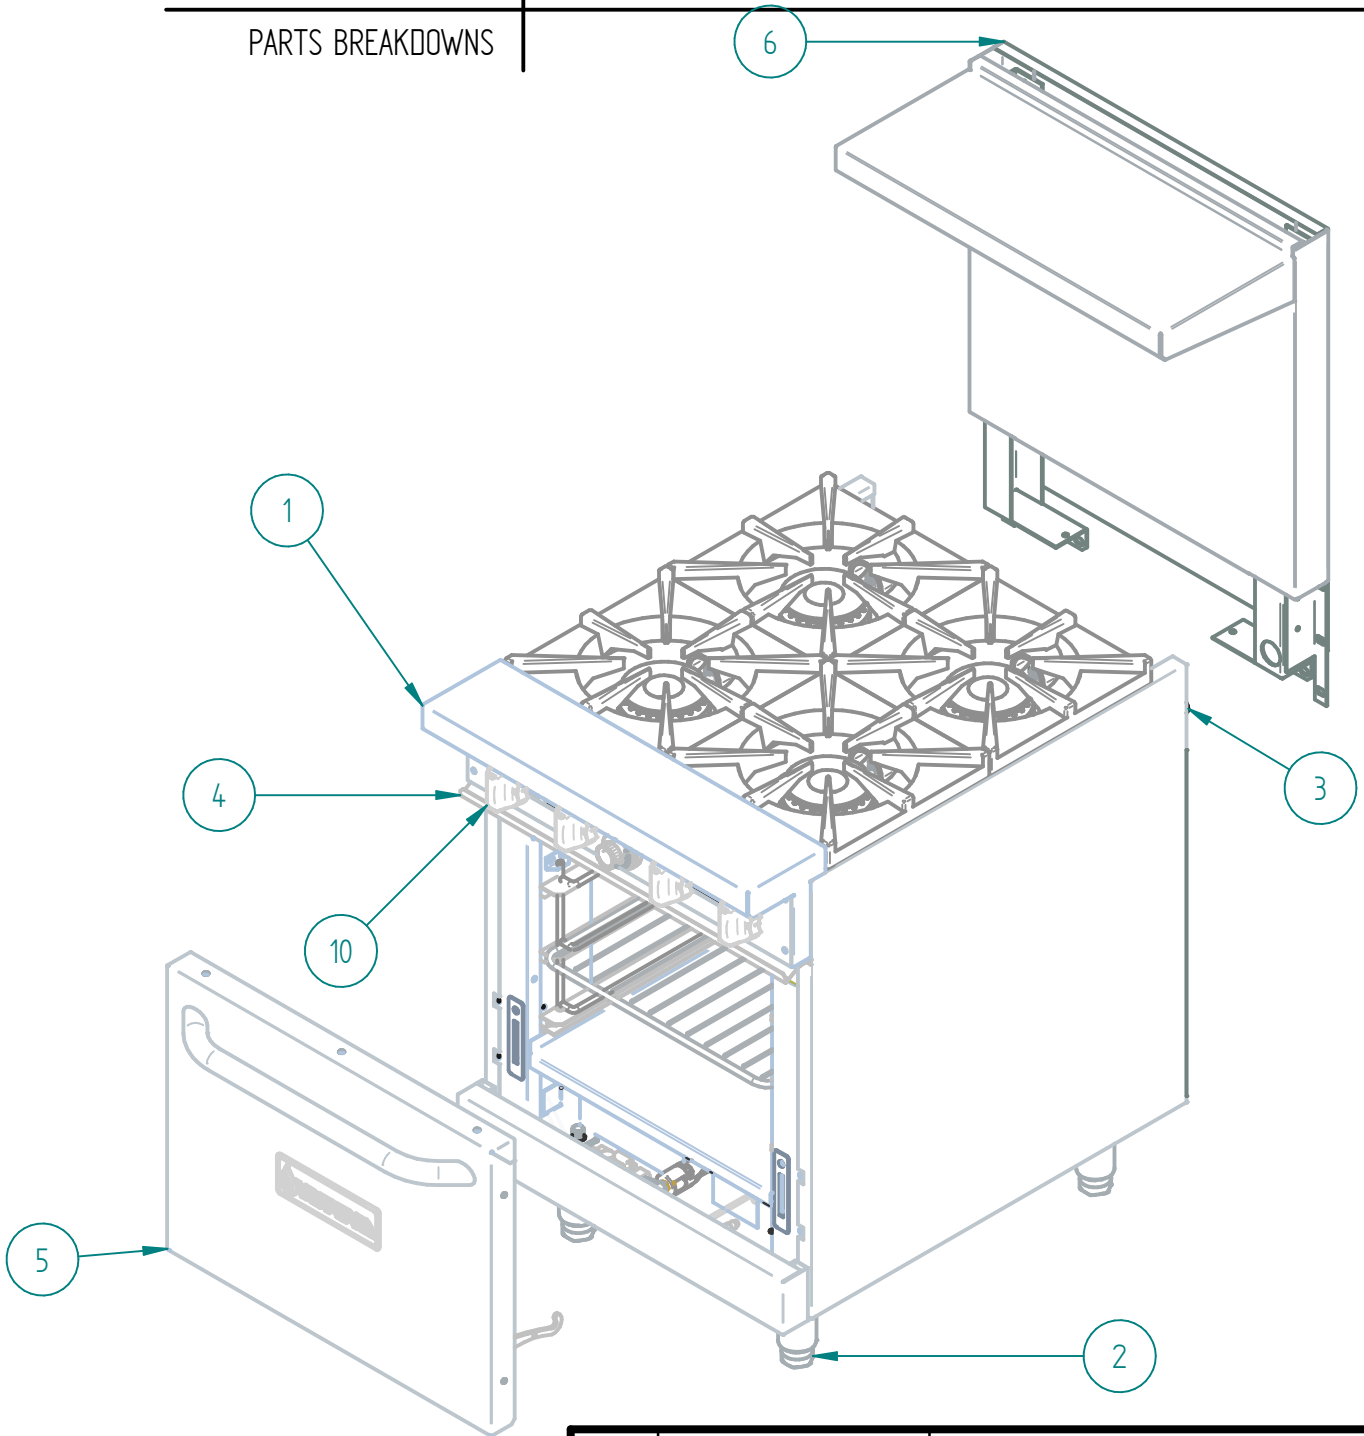

DESPIECE

PARTS BREAKDOWNS

SR-4-24 NG

Item	Code	Description	Qty
1	S853148001-SIERRA	OUTSIDE PANEL OVEN 24" SIERRA	1
2	S853149001	INNER PANEL OVEN 24"	1
3	S853150001-NG	GAS SYSTEM RANGE-OVEN 24"	1
4	S853156002	INNER TOP PANEL RANGE-BURNER 24"	1
5	S853306000	SIERRA DOOR 24"	1
6	S853262001-	back splash 24"	1
10	S855068000	SIERRA KNOB	4

Item	Code	Description	Qty
1	S852810002	OUTSIDE REAR 24"	1
2	S852965002	SIDE RIGHT PANEL 24"	1
3	S852811001	BOTTOM FRONT PANEL	1
4	S852966000	TABLE PANEL 24 SIERRA	1
5	S852967002	LEFT SIDE PANEL 24"	1
6	S855404000	BLACK TOP GRATE	4
7	S852911001	COMMAND PANEL RANGER 24"	1

DESPIECE

PARTS BREAKDOWNS

Item	Code	Description	Qty
1	S855668001	FRAME RANGE 24"	1
2	S855633002	REAR OVEN 24"	1
3	S855635001	OVEN BASE 24"	1
4	S852710500	FLOOR SLIDER	2
5	S852968000	OVEN DEFLECTOR 24"	1
6	S855675001	OVEN FLOOR 24"	1
7*	S855639001	FRONT SUPPORT INNER FLOOR 24"	1
8	S852749003	CAPILLARY BULB SUPPORT	1
9	S852969000	MECHANISM SUPPORT RANGE	2
10	S850535000	SUPPORT MECHANISM DOOR	2
11	S850531003	LEVELER MECHANISM SUPPORT	2
12	S852103000	PIEZOELECTRIC	1
13	S852617001	VALVUE SUPPORT RANGE	1
14	S855671001	CEILING RANGE 24"	1
16	S852961000	REGULABLE LEG 6-8 IN $\phi$ 2"	4
19	S855641001	WIRE GRILL 24"	1
20	S852979000	BURNER SUPPORT RANGE 24"	1
21	S852808000	BOTTOM ZOCLE GUIDE	2
22	S852610200	RIGHT SLIDES SHELF 01	3
23	S852976000	INNER PANEL OVEN 24	2
24	S852610300	LEFT SLIDE 24" SHELF 01	3
25	S852516000	PILOT SUPPORT OVEN	1

PARTS BREAKDOWNS

Item	Code	Description	Qty
1	S852732003	FRONT SUPPORT 24"	2
2	S862648002	SIDE MANIFOLD SUPPORT	2
3	S853110200	BURNER SUPPORT	2
4	S8529920000	GREASE TRAY OVEN 24"	1
5	S862679003	SCREW COVER 24"	2
6	S852700003	CENTRAL GRATE SUPPORT	1
7	S862649002	FRONT MANIFOLD SUPPORT	1
8	S852980000	CHIMNEY CAP	1
9	S852972002	REAR BOTTOM CHIMENY 24	1
10	S852710100	OVEN TRAY 24"	1
11	S852710200	INNER SIDE RIGHT OVEN 24"	1
12	S852710300	INNER SIDE LEFT OVEN 24"	1