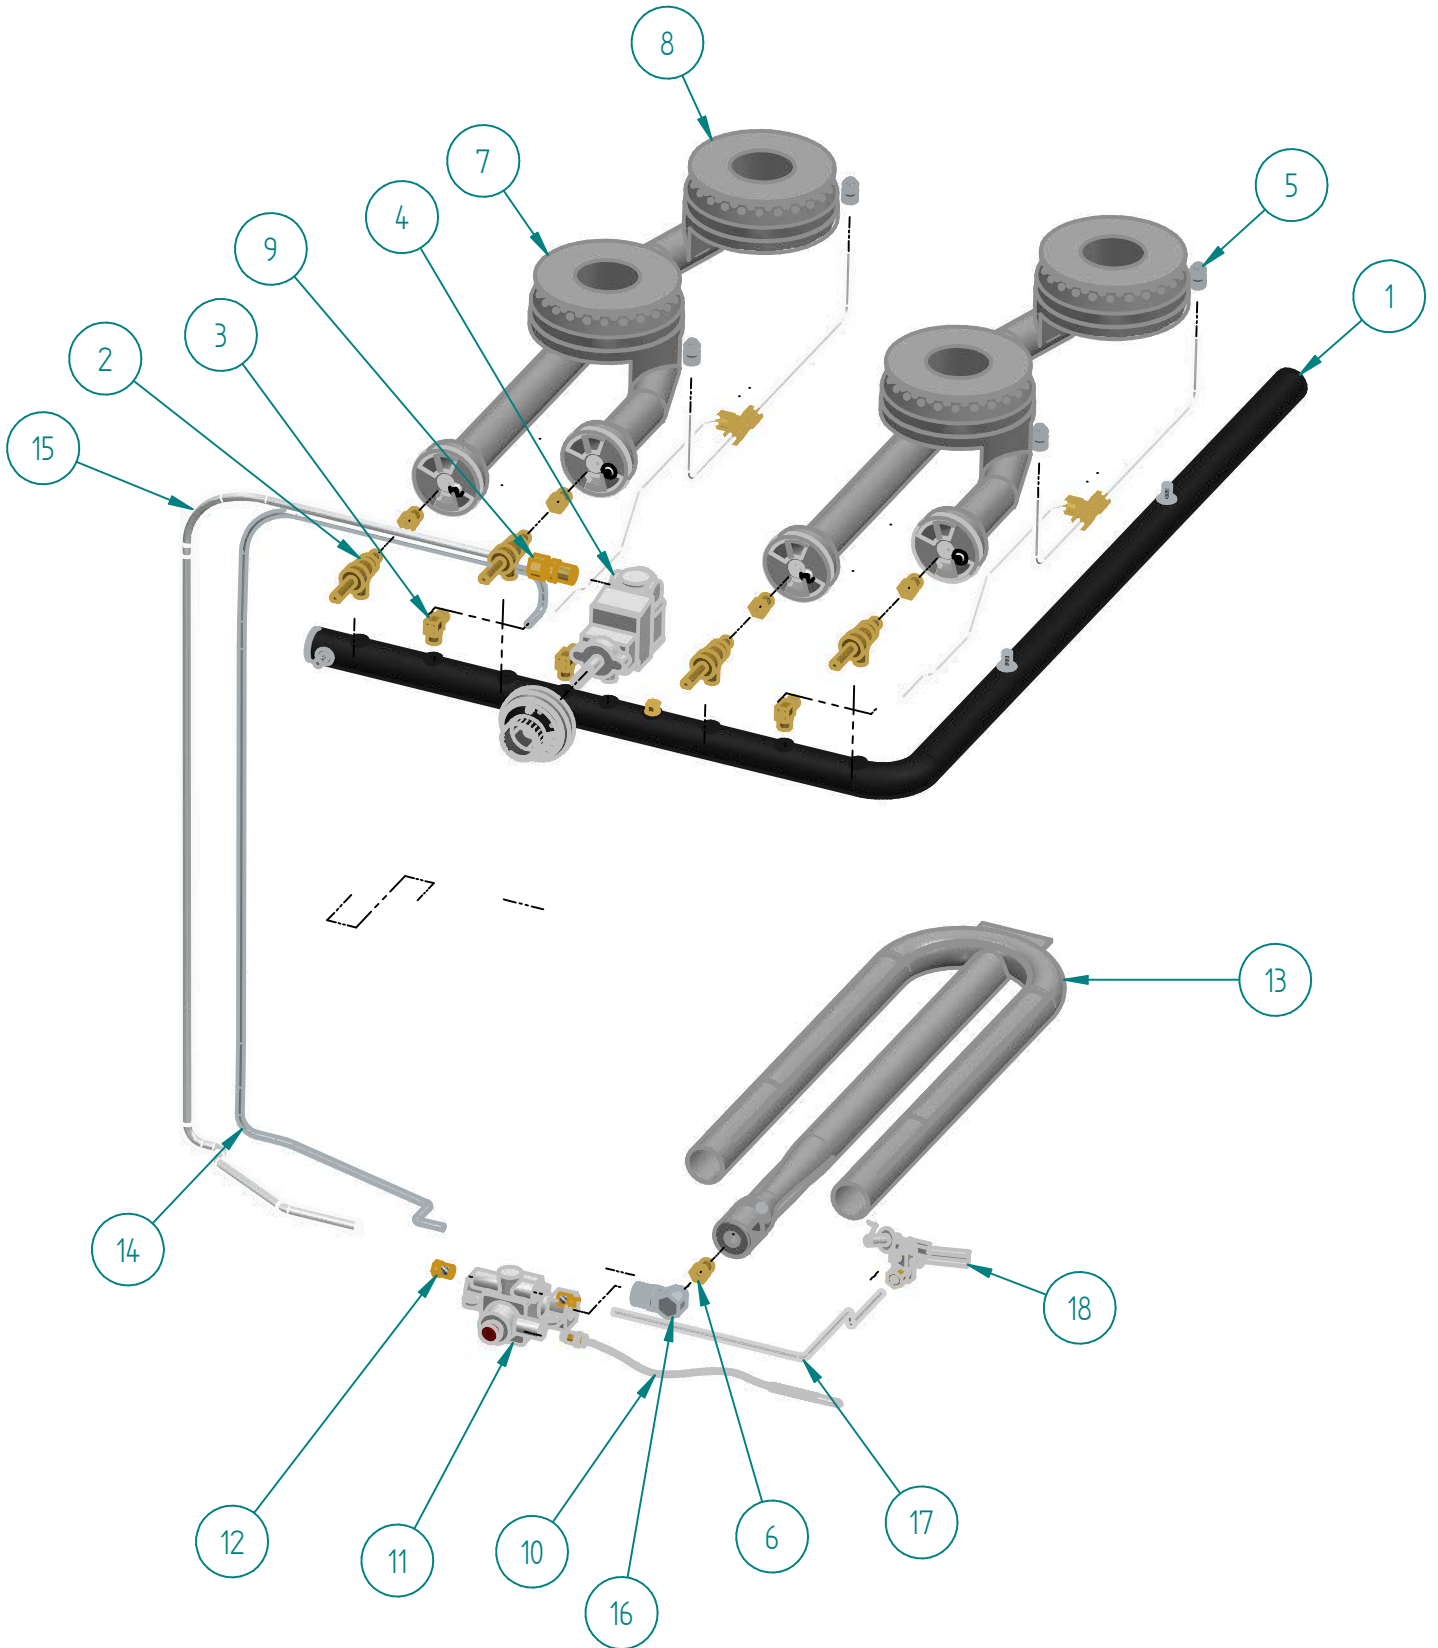

DESPIECE

PARTS BREAKDOWNS

Item	Code	Description	Qty
1	S855668001	FRAME RANGE 24"	1
2	S855633002	REAR OVEN 24"	1
3	S855635001	OVEN BASE 24"	1
4	S852710500	FLOOR SLIDER	2
5	S852968000	OVEN DEFLECTOR 24"	1
6	S855675001	OVEN FLOOR 24"	1
7*	S855639001	FRONT SUPPORT INNER FLOOR 24"	1
8	S852749003	CAPILLARY BULB SUPPORT	1
9	S852969000	MECHANISM SUPPORT RANGE	2
10	S850535000	SUPPORT MECHANISM DOOR	2
11	S850531003	LEVELER MECHANISM SUPPORT	2
12	S852103000	PIEZOELECTRIC	1
13	S852617001	VALVUE SUPPORT RANGE	1
14	S855671001	CEILING RANGE 24"	1
16	S852961000	REGULABLE LEG 6-8 IN $\phi$ 2"	4
19	S855641001	WIRE GRILL 24"	1
20	S852979000	BURNER SUPPORT RANGE 24"	1
21	S852808000	BOTTOM ZOCLE GUIDE	2
22	S852610200	RIGHT SLIDES SHELF 01	3
23	S852976000	INNER PANEL OVEN 24	2
24	S852610300	LEFT SLIDE 24" SHELF 01	3
25	S852516000	PILOT SUPPORT OVEN	1

Item	Code	Description	Qty
1	S850527000	DOOR MECHANISM	2
2	S850526004	DOOR OVEN 24 SIERRA	1
3	S850525003	BACKDOOR OVEN 24"	1
4	S855665001	PULL OVEN 24"	1
5	S855067000	SIERRA PLATE	1

PARTS BREAKDOWNS

Item	Code	Subject	Qty
1	S855034000	MANIFOLD 24"	1
2	S862101000	TOP VALVE	4
3	S862103000	PILOT REGULATOR AP7-1	3
4	S852101000	THERMOSTAT ABJ	1
5	conexion cocina quemadores sup	CONNECTION TOP BURNERS	2
6	S862413000	FEMALE ORIFICE # 40	5
7	S855709000	FRONT BURNER BODY	2
8	S855710000	REAR BURNER BODY	2
9	S855019000	CONNECTION STRAIGHT 3/8" CC 3/8" NPT	1
10	s852104000	THERMOPAIR	1
11	S852102000	OVEN VALVE	1
12	S855040000	PILOT CONECTION 3/8"	2
13	S855712000	"U" BURNER	1
14	S855096000	TUBE 3/16" THERMOSTAT-VALVE B	1
15	S855095000	THERMOSTAT-VALVE CONDUCTION 3/8" C+H 24	1
16	S855087000	ELBOW BURNER ALUMINIUM	1
17	S855092000	TUBE PILOT-VALVE OVEN	1
18	S852105000	OVEN PILOT COMPLETE	1