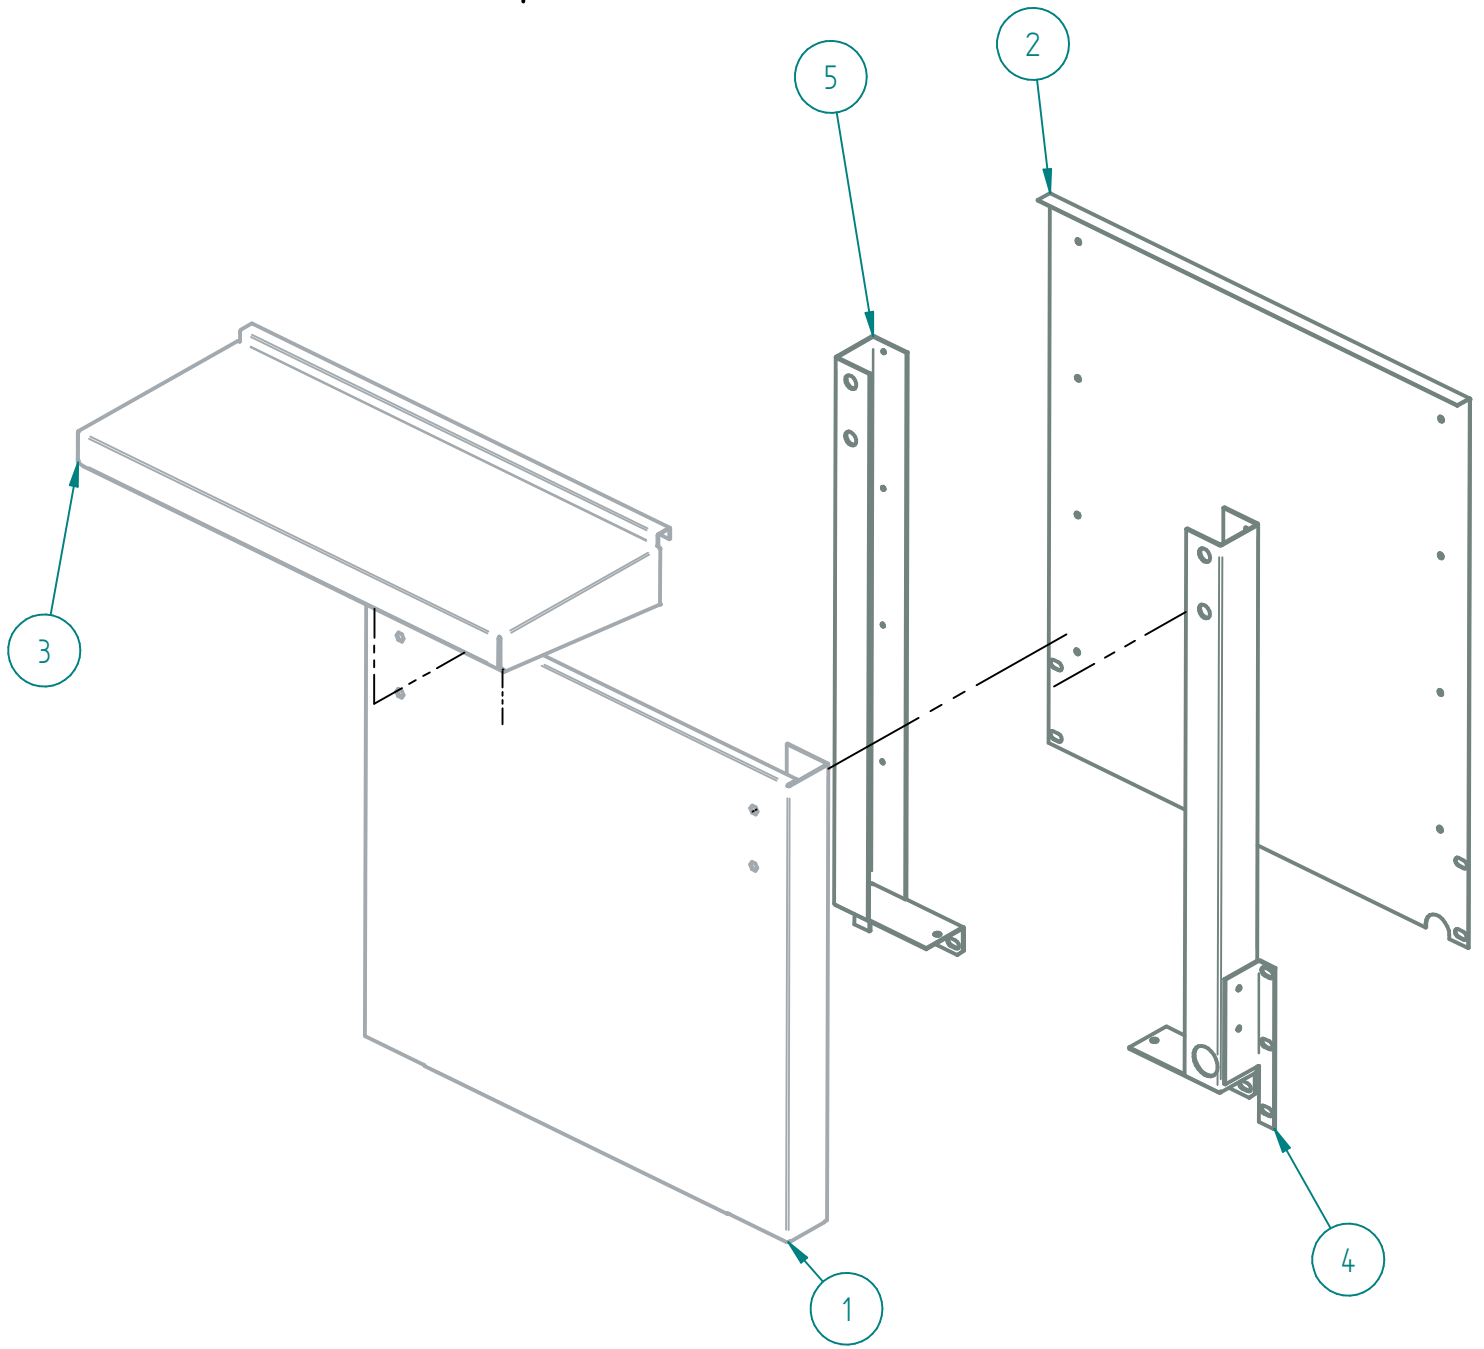

Item	Code	Description	Qty
1	S850527000	DOOR MECHANISM	2
2	S850526004	DOOR OVEN 24 SIERRA	1
3	S850525003	BACKDOOR OVEN 24"	1
4	S855665001	PULL OVEN 24"	1
5	S855067000	SIERRA PLATE	1

PARTS BREAKDOWNS

Item	Code	Subject	Qty
1	S855034000	MANIFOLD 24"	1
2	S862101000	TOP VALVE	4
3	S862103000	PILOT REGULATOR AP7-1	3
4	S852101000	THERMOSTAT ABJ	1
5	conexion cocina quemadores sup	CONNECTION TOP BURNERS	2
6	S862413000	FEMALE ORIFICE # 40	5
7	S855709000	FRONT BURNER BODY	2
8	S855710000	REAR BURNER BODY	2
9	S855019000	CONNECTION STRAIGHT 3/8" CC 3/8" NPT	1
10	s852104000	THERMOPAIR	1
11	S852102000	OVEN VALVE	1
12	S855040000	PILOT CONECTION 3/8"	2
13	S855712000	"U" BURNER	1
14	S855096000	TUBE 3/16" THERMOSTAT-VALVE B	1
15	S855095000	THERMOSTAT-VALVE CONDUCTION 3/8" C+H 24	1
16	S855087000	ELBOW BURNER ALUMINIUM	1
17	S855092000	TUBE PILOT-VALVE OVEN	1
18	S852105000	OVEN PILOT COMPLETE	1

Item	Code	Description	Qty
1	S855028000	"T" COMPRESION PLUG	1
2	S855039000	SS PILOT PIPE 150 mm	1
3	S855043000	INOX PIPE 150 MM	1
4	S865006000	PILOT TIP A73007	2
5	S855038000	SS PILOT PIPE 350 mm	1

Item	Code	Description	Qty
1	S852995002	FRONT PANEL BS 24"	1
2	S852996002	REAR PANEL BS 24"	1
3	S852975002	BACK SPLASH SHELF 24"	1
4	S853323000	LEFT SUPPORT BACK SPLASH	1
5	S853324000	RIGHT SUPPORTBACK SPLASH	1