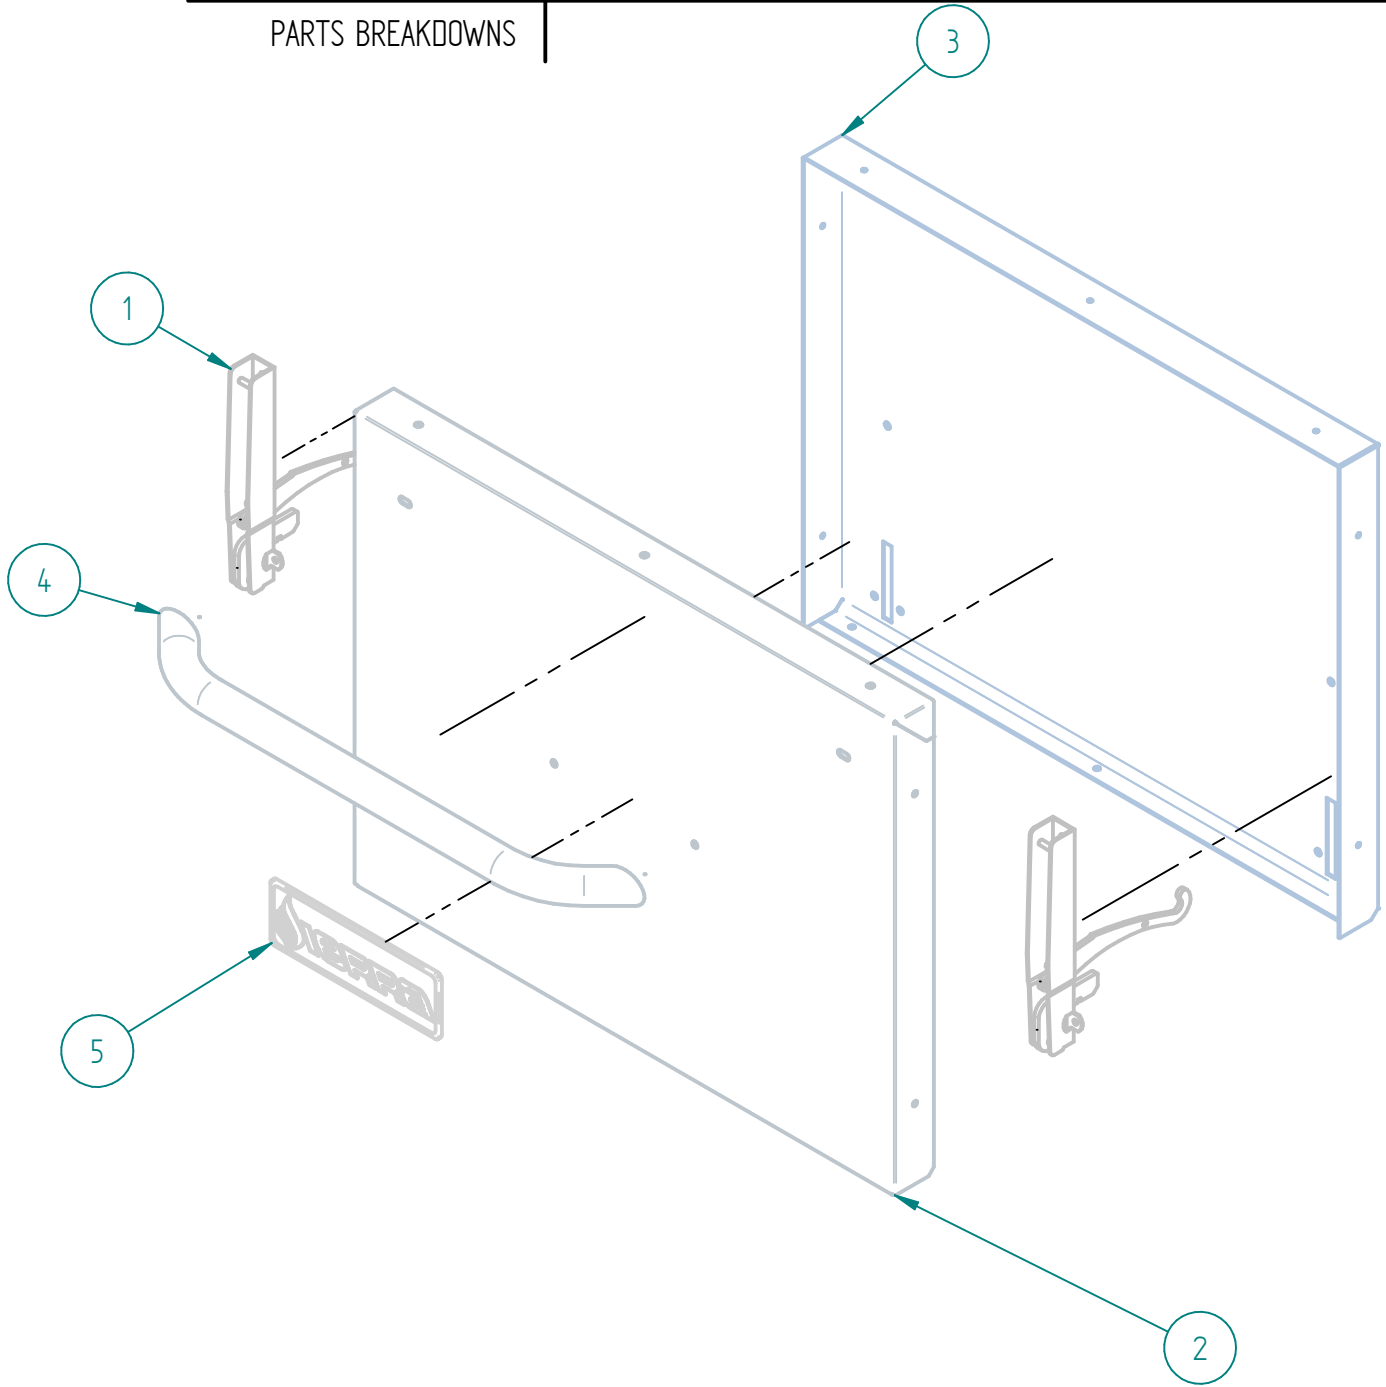

DESPIECE

PARTS BREAKDOWNS

Item	Code	Description	Qty
1	S855668001	FRAME RANGE 24"	1
2	S855633002	REAR OVEN 24"	1
3	S855635001	OVEN BASE 24"	1
4	S852710500	FLOOR SLIDER	2
5	S852968000	OVEN DEFLECTOR 24"	1
6	S855675001	OVEN FLOOR 24"	1
7*	S855639001	FRONT SUPPORT INNER FLOOR 24"	1
8	S852749003	CAPILLARY BULB SUPPORT	1
9	S852969000	MECHANISM SUPPORT RANGE	2
10	S850535000	SUPPORT MECHANISM DOOR	2
11	S850531003	LEVELER MECHANISM SUPPORT	2
12	S852103000	PIEZOELECTRIC	1
13	S852617001	VALVUE SUPPORT RANGE	1
14	S855671001	CEILING RANGE 24"	1
16	S852961000	REGULABLE LEG 6-8 IN $\phi$ 2"	4
19	S855641001	WIRE GRILL 24"	1
20	S852979000	BURNER SUPPORT RANGE 24"	1
21	S852808000	BOTTOM ZOCLE GUIDE	2
22	S852610200	RIGHT SLIDES SHELF 01	3
23	S852976000	INNER PANEL OVEN 24	2
24	S852610300	LEFT SLIDE 24" SHELF 01	3
25	S852516000	PILOT SUPPORT OVEN	1

PARTS BREAKDOWNS

Item	Code	Description	Qty
1	S852732003	FRONT SUPPORT 24"	2
2	S862648002	SIDE MANIFOLD SUPPORT	2
3	S853110200	BURNER SUPPORT	2
4	S8529920000	GREASE TRAY OVEN 24"	1
5	S862679003	SCREW COVER 24"	2
6	S852700003	CENTRAL GRATE SUPPORT	1
7	S862649002	FRONT MANIFOLD SUPPORT	1
8	S852980000	CHIMNEY CAP	1
9	S852972002	REAR BOTTOM CHIMENY 24	1
10	S852710100	OVEN TRAY 24"	1
11	S852710200	INNER SIDE RIGHT OVEN 24"	1
12	S852710300	INNER SIDE LEFT OVEN 24"	1