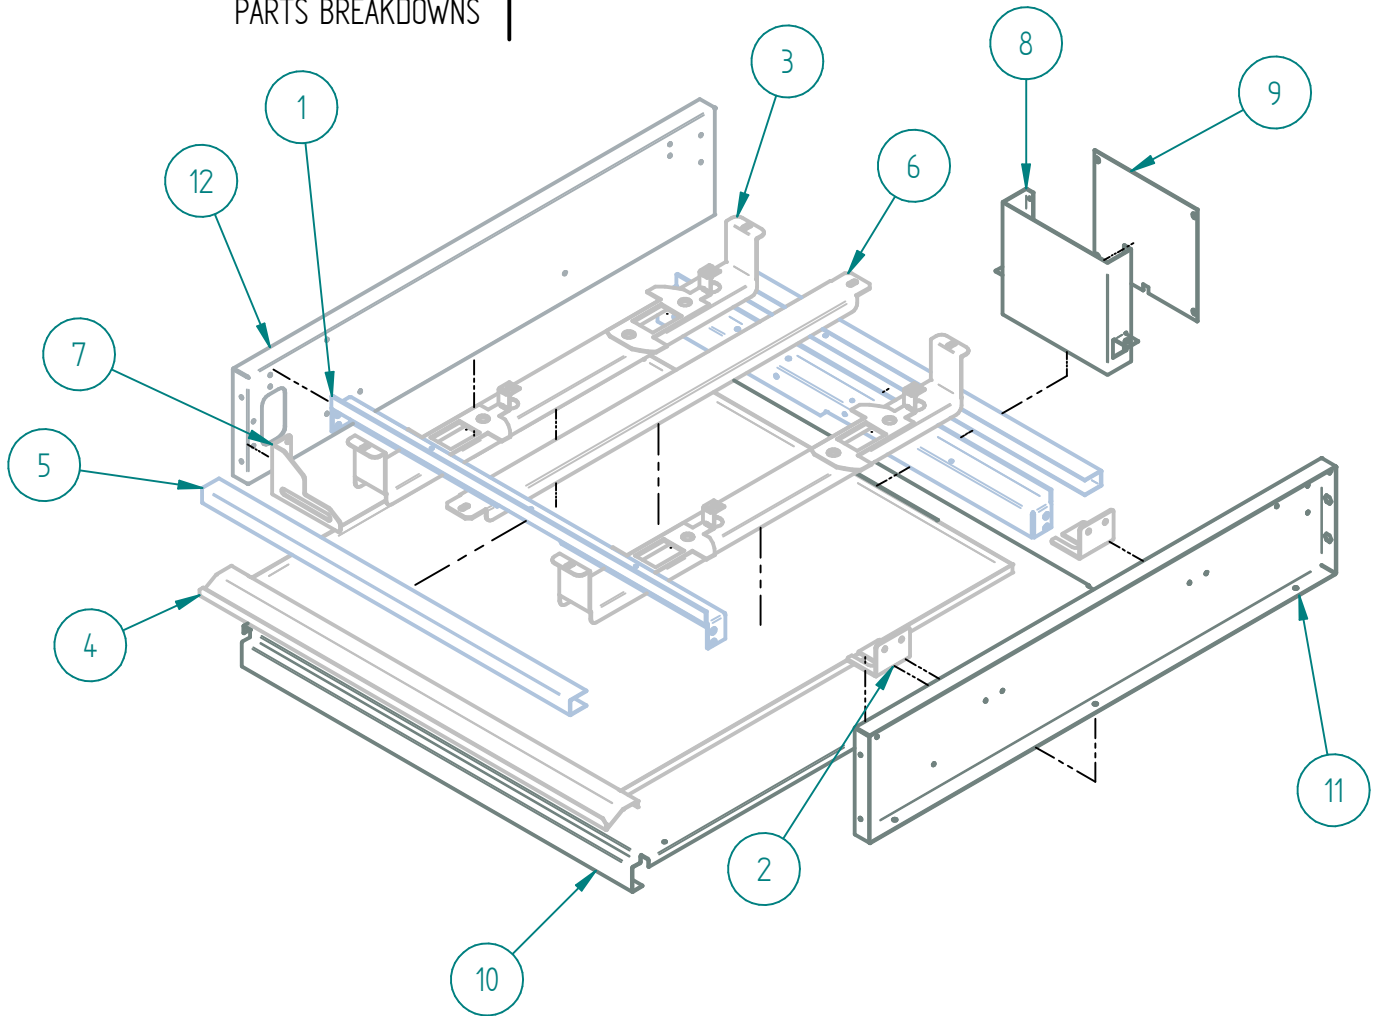

DESPIECE

PARTS BREAKDOWNS

SR-4-24 NG

Item	Code	Description	Qty
1	S853148001-SIERRA	OUTSIDE PANEL OVEN 24" SIERRA	1
2	S853149001	INNER PANEL OVEN 24"	1
3	S853150001-NG	GAS SYSTEM RANGE-OVEN 24"	1
4	S853156002	INNER TOP PANEL RANGE-BURNER 24"	1
5	S853306000	SIERRA DOOR 24"	1
6	S853262001-	back splash 24"	1
10	S855068000	SIERRA KNOB	4

Item	Code	Description	Qty
1	S852810002	OUTSIDE REAR 24"	1
2	S852965002	SIDE RIGHT PANEL 24"	1
3	S852811001	BOTTOM FRONT PANEL	1
4	S852966000	TABLE PANEL 24 SIERRA	1
5	S852967002	LEFT SIDE PANEL 24"	1
6	S855404000	BLACK TOP GRATE	4
7	S852911001	COMMAND PANEL RANGER 24"	1

DESPIECE

PARTS BREAKDOWNS

Item	Code	Description	Qty
1	S855668001	FRAME RANGE 24"	1
2	S855633002	REAR OVEN 24"	1
3	S855635001	OVEN BASE 24"	1
4	S852710500	FLOOR SLIDER	2
5	S852968000	OVEN DEFLECTOR 24"	1
6	S855675001	OVEN FLOOR 24"	1
7*	S855639001	FRONT SUPPORT INNER FLOOR 24"	1
8	S852749003	CAPILLARY BULB SUPPORT	1
9	S852969000	MECHANISM SUPPORT RANGE	2
10	S850535000	SUPPORT MECHANISM DOOR	2
11	S850531003	LEVELER MECHANISM SUPPORT	2
12	S852103000	PIEZOELECTRIC	1
13	S852617001	VALVUE SUPPORT RANGE	1
14	S855671001	CEILING RANGE 24"	1
16	S852961000	REGULABLE LEG 6-8 IN $\phi$ 2"	4
19	S855641001	WIRE GRILL 24"	1
20	S852979000	BURNER SUPPORT RANGE 24"	1
21	S852808000	BOTTOM ZOCLE GUIDE	2
22	S852610200	RIGHT SLIDES SHELF 01	3
23	S852976000	INNER PANEL OVEN 24	2
24	S852610300	LEFT SLIDE 24" SHELF 01	3
25	S852516000	PILOT SUPPORT OVEN	1

PARTS BREAKDOWNS

Item	Code	Description	Qty
1	S852732003	FRONT SUPPORT 24"	2
2	S862648002	SIDE MANIFOLD SUPPORT	2
3	S853110200	BURNER SUPPORT	2
4	S8529920000	GREASE TRAY OVEN 24"	1
5	S862679003	SCREW COVER 24"	2
6	S852700003	CENTRAL GRATE SUPPORT	1
7	S862649002	FRONT MANIFOLD SUPPORT	1
8	S852980000	CHIMNEY CAP	1
9	S852972002	REAR BOTTOM CHIMENY 24	1
10	S852710100	OVEN TRAY 24"	1
11	S852710200	INNER SIDE RIGHT OVEN 24"	1
12	S852710300	INNER SIDE LEFT OVEN 24"	1