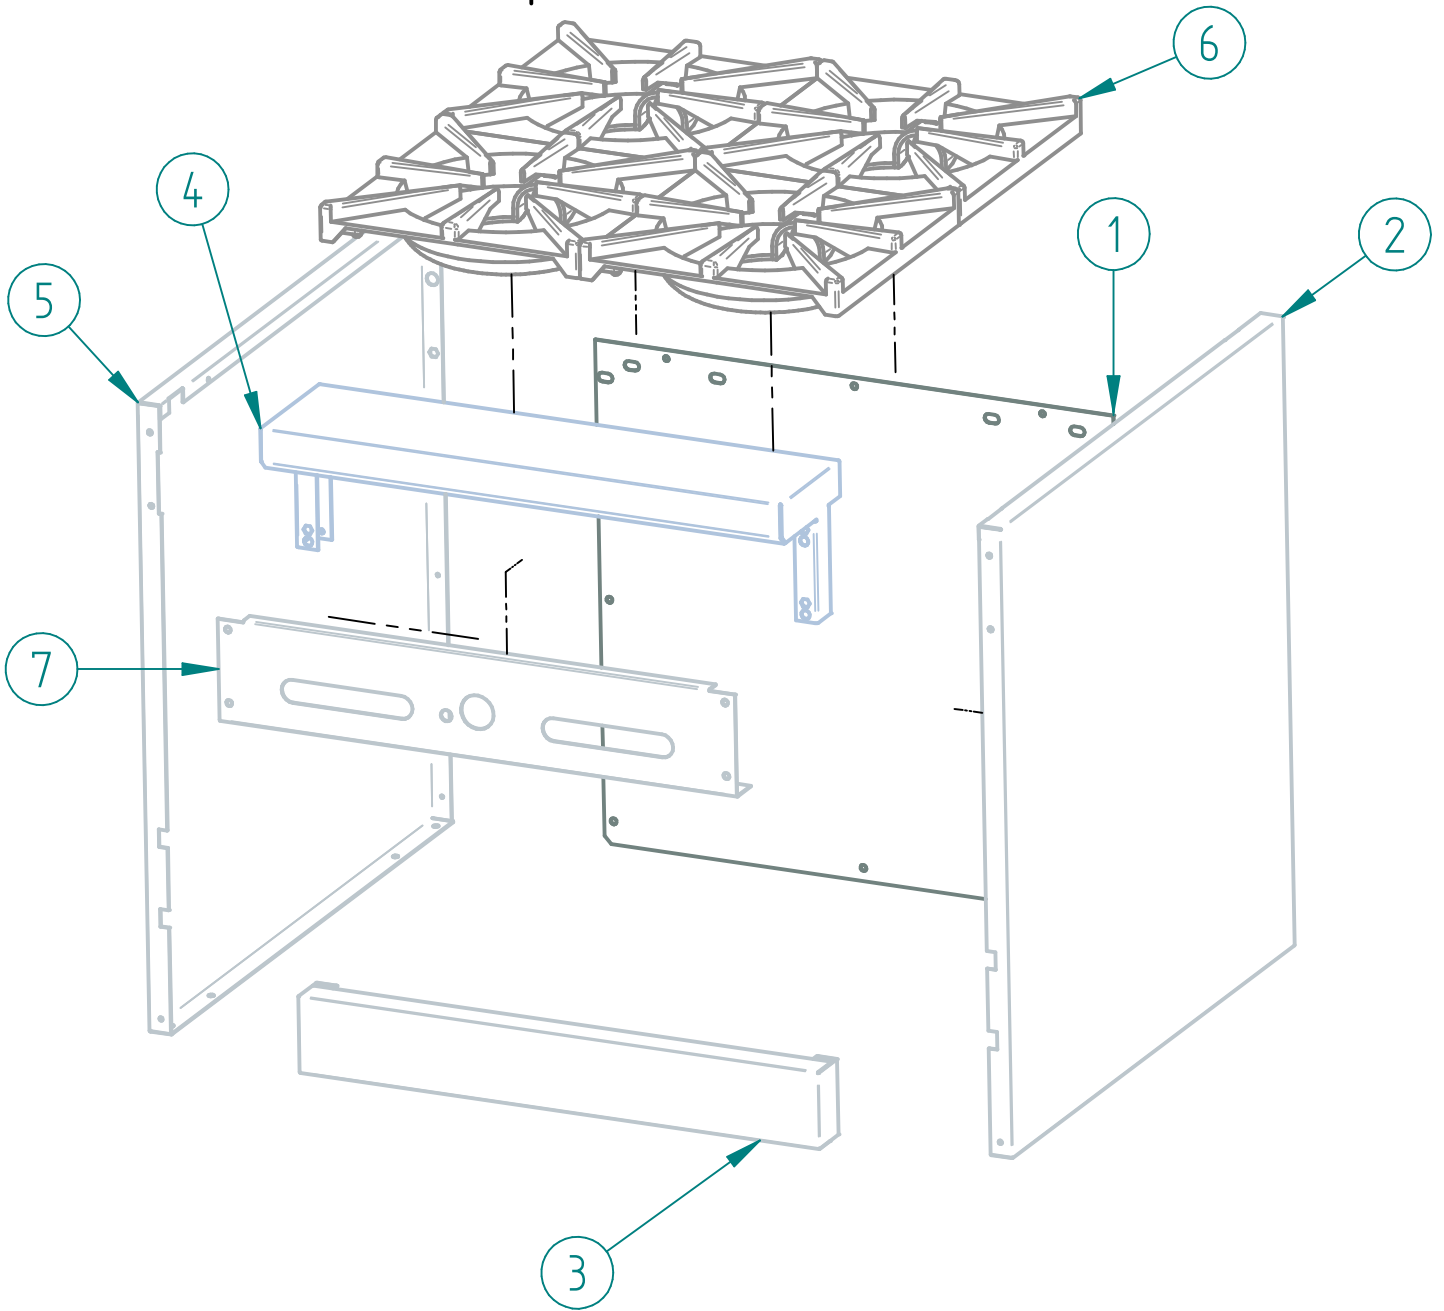

DESPIECE

PARTS BREAKDOWNS

SR-4-24 NG

Item	Code	Description	Qty
1	S853148001-SIERRA	OUTSIDE PANEL OVEN 24" SIERRA	1
2	S853149001	INNER PANEL OVEN 24"	1
3	S853150001-NG	GAS SYSTEM RANGE-OVEN 24"	1
4	S853156002	INNER TOP PANEL RANGE-BURNER 24"	1
5	S853306000	SIERRA DOOR 24"	1
6	S853262001-	back splash 24"	1
10	S855068000	SIERRA KNOB	4

Item	Code	Description	Qty
1	S852810002	OUTSIDE REAR 24"	1
2	S852965002	SIDE RIGHT PANEL 24"	1
3	S852811001	BOTTOM FRONT PANEL	1
4	S852966000	TABLE PANEL 24 SIERRA	1
5	S852967002	LEFT SIDE PANEL 24"	1
6	S855404000	BLACK TOP GRATE	4
7	S852911001	COMMAND PANEL RANGER 24"	1

DESPIECE

PARTS BREAKDOWNS

Item	Code	Description	Qty
1	S855668001	FRAME RANGE 24"	1
2	S855633002	REAR OVEN 24"	1
3	S855635001	OVEN BASE 24"	1
4	S852710500	FLOOR SLIDER	2
5	S852968000	OVEN DEFLECTOR 24"	1
6	S855675001	OVEN FLOOR 24"	1
7*	S855639001	FRONT SUPPORT INNER FLOOR 24"	1
8	S852749003	CAPILLARY BULB SUPPORT	1
9	S852969000	MECHANISM SUPPORT RANGE	2
10	S850535000	SUPPORT MECHANISM DOOR	2
11	S850531003	LEVELER MECHANISM SUPPORT	2
12	S852103000	PIEZOELECTRIC	1
13	S852617001	VALVUE SUPPORT RANGE	1
14	S855671001	CEILING RANGE 24"	1
16	S852961000	REGULABLE LEG 6-8 IN $\phi$ 2"	4
19	S855641001	WIRE GRILL 24"	1
20	S852979000	BURNER SUPPORT RANGE 24"	1
21	S852808000	BOTTOM ZOCLE GUIDE	2
22	S852610200	RIGHT SLIDES SHELF 01	3
23	S852976000	INNER PANEL OVEN 24	2
24	S852610300	LEFT SLIDE 24" SHELF 01	3
25	S852516000	PILOT SUPPORT OVEN	1

PARTS BREAKDOWNS

Item	Code	Description	Qty
1	S852732003	FRONT SUPPORT 24"	2
2	S862648002	SIDE MANIFOLD SUPPORT	2
3	S853110200	BURNER SUPPORT	2
4	S8529920000	GREASE TRAY OVEN 24"	1
5	S862679003	SCREW COVER 24"	2
6	S852700003	CENTRAL GRATE SUPPORT	1
7	S862649002	FRONT MANIFOLD SUPPORT	1
8	S852980000	CHIMNEY CAP	1
9	S852972002	REAR BOTTOM CHIMENY 24	1
10	S852710100	OVEN TRAY 24"	1
11	S852710200	INNER SIDE RIGHT OVEN 24"	1
12	S852710300	INNER SIDE LEFT OVEN 24"	1