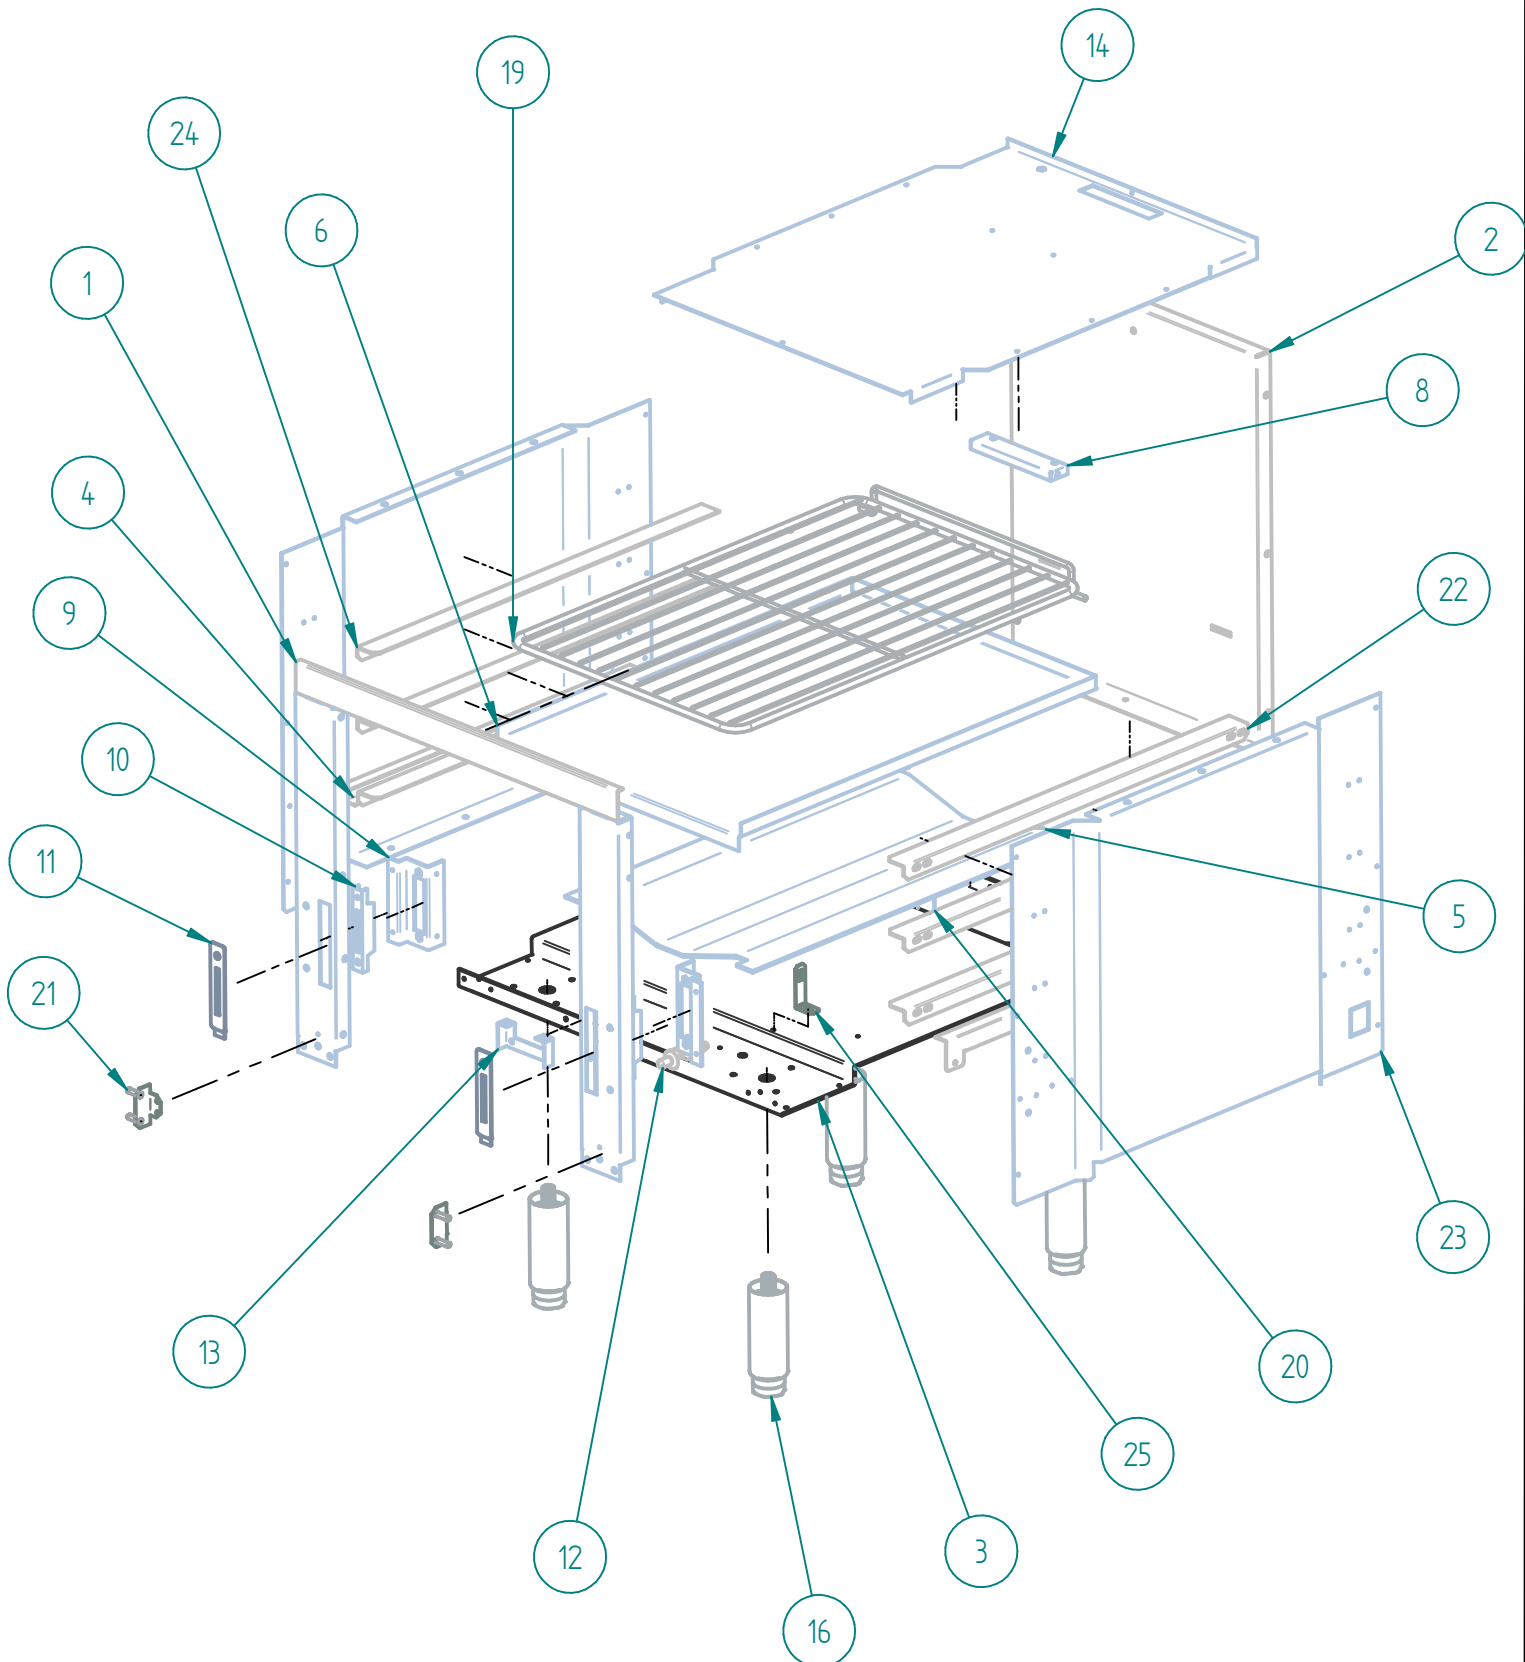

DESPIECE

PARTS BREAKDOWNS

SR-4-24 NG

Item	Code	Description	Qty
1	S853148001-SIERRA	OUTSIDE PANEL OVEN 24" SIERRA	1
2	S853149001	INNER PANEL OVEN 24"	1
3	S853150001-NG	GAS SYSTEM RANGE-OVEN 24"	1
4	S853156002	INNER TOP PANEL RANGE-BURNER 24"	1
5	S853306000	SIERRA DOOR 24"	1
6	S853262001-	back splash 24"	1
10	S855068000	SIERRA KNOB	4

Item	Code	Description	Qty
1	S852810002	OUTSIDE REAR 24"	1
2	S852965002	SIDE RIGHT PANEL 24"	1
3	S852811001	BOTTOM FRONT PANEL	1
4	S852966000	TABLE PANEL 24 SIERRA	1
5	S852967002	LEFT SIDE PANEL 24"	1
6	S855404000	BLACK TOP GRATE	4
7	S852911001	COMMAND PANEL RANGER 24"	1

DESPIECE

PARTS BREAKDOWNS

Item	Code	Description	Qty
1	S855668001	FRAME RANGE 24"	1
2	S855633002	REAR OVEN 24"	1
3	S855635001	OVEN BASE 24"	1
4	S852710500	FLOOR SLIDER	2
5	S852968000	OVEN DEFLECTOR 24"	1
6	S855675001	OVEN FLOOR 24"	1
7*	S855639001	FRONT SUPPORT INNER FLOOR 24"	1
8	S852749003	CAPILLARY BULB SUPPORT	1
9	S852969000	MECHANISM SUPPORT RANGE	2
10	S850535000	SUPPORT MECHANISM DOOR	2
11	S850531003	LEVELER MECHANISM SUPPORT	2
12	S852103000	PIEZOELECTRIC	1
13	S852617001	VALVUE SUPPORT RANGE	1
14	S855671001	CEILING RANGE 24"	1
16	S852961000	REGULABLE LEG 6-8 IN $\phi$ 2"	4
19	S855641001	WIRE GRILL 24"	1
20	S852979000	BURNER SUPPORT RANGE 24"	1
21	S852808000	BOTTOM ZOCLE GUIDE	2
22	S852610200	RIGHT SLIDES SHELF 01	3
23	S852976000	INNER PANEL OVEN 24	2
24	S852610300	LEFT SLIDE 24" SHELF 01	3
25	S852516000	PILOT SUPPORT OVEN	1