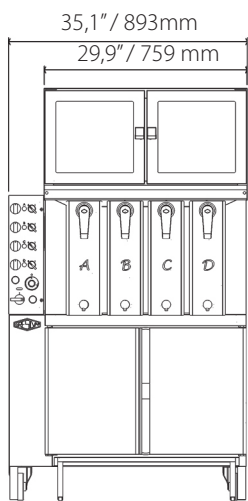

Vertical grill mod **GV4**

Dimension:

40,1" (l) x 49,4" (p) x 60,7" (a)

Number of grates: 4

Capacity/chickens: 12

Weight: 440 lb

Rated power: 13 kw

Rated Voltage	Rated current		
208V/3N~	44A (L1)	44A (L2)	33A (L3)

GRE.V1.E40
Scraper

Grid	interior measurement
GRE.V1.J40 Grid XS	0,31" / 8mm
GRE.V1.J10 Grid S	0,75" / 19mm
GRE.V1.J30 Grid XL	1,22" / 31mm

GRE.CA.A50
Gutter

GRE.V4.P10
Module with filter

GRE.V2.P30
Conduct

Note: with connection device to the water inlet and the outlet to the grease box

Vertical grill mod **GV4**

A composite drainage system by a water collection container of the receiver drawer to be connected to the grease box