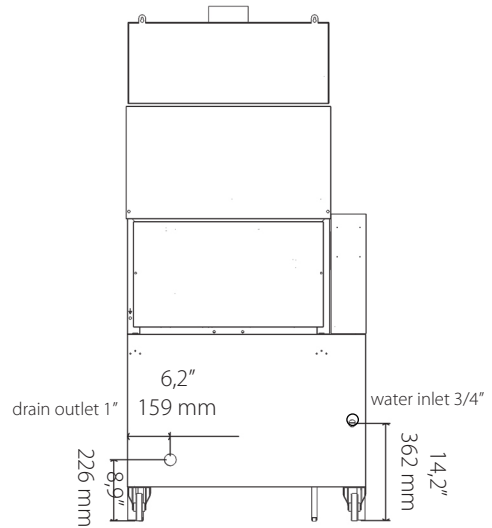

Vertical grill mod **GV4**

Dimension:

40,1" (l) x 49,4" (p) x 60,7" (a)

Number of grates: 4

Capacity/chickens: 12

Weight: 440 lb

Rated power: 13 kw

Rated Voltage	Rated current		
208V/3N~	44A (L1)	44A (L2)	33A (L3)

GRE.V1.E40
Scraper

Grid	interior measurement
GRE.V1.J40 Grid XS	0,31" / 8mm
GRE.V1.J10 Grid S	0,75" / 19mm
GRE.V1.J30 Grid XL	1,22" / 31mm

GRE.CA.A50
Gutter

GRE.V4.P10
Module with filter

GRE.V2.P30
Conduct

Note: with connection device to the water inlet and the outlet to the grease box

Vertical grill mod **GV4**

A composite drainage system by a water collection container of the receiver drawer to be connected to the grease box