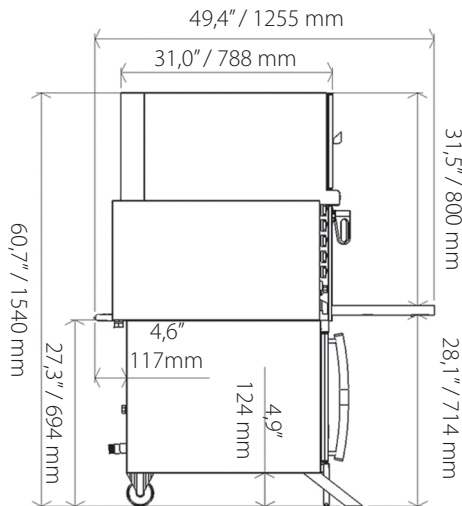

Vertical grill mod **GV4**

A composite drainage system by a water collection container of the receiver drawer to be connected to the grease box