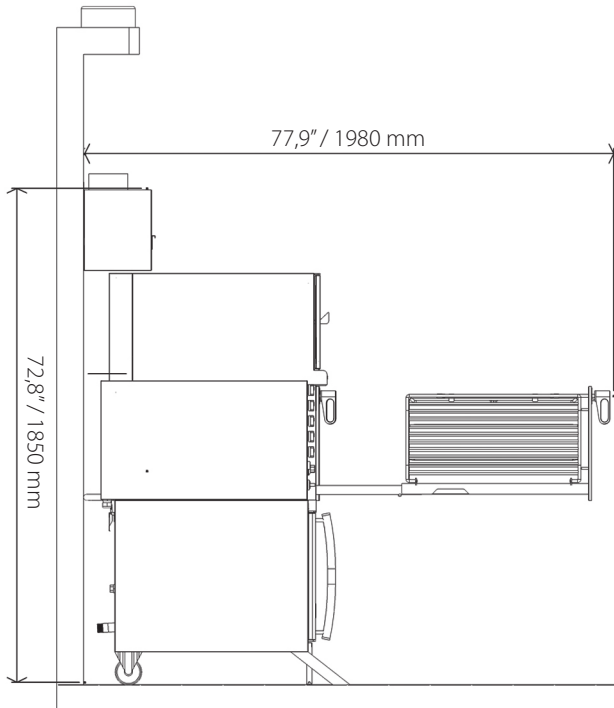

Vertical grill mod **GV4**

A composite drainage system by a water collection container of the receiver drawer to be connected to the grease box