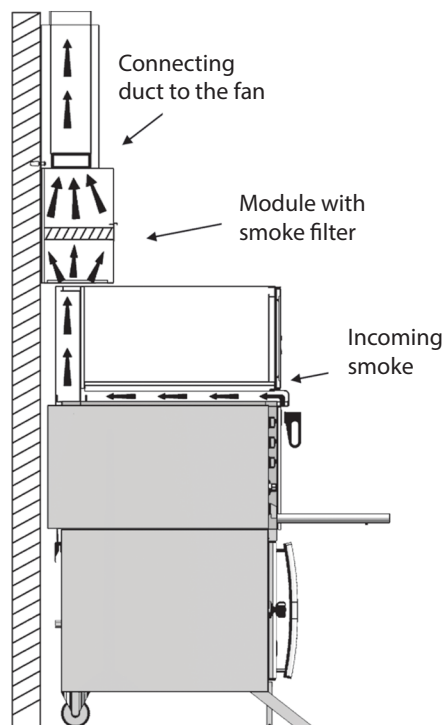

Vertical grill mod **GV4**

Dimension:

40,1" (l) x 49,4" (p) x 60,7" (a)

Number of grates: 4

Capacity/chickens: 12

Weight: 440 lb

Rated power: 13 kw

Rated Voltage	Rated current		
208V/3N~	44A (L1)	44A (L2)	33A (L3)

GRE.V1.E40
Scraper

Grid	interior measurement
GRE.V1.J40 Grid XS	0,31" / 8mm
GRE.V1.J10 Grid S	0,75" / 19mm
GRE.V1.J30 Grid XL	1,22" / 31mm

GRE.CA.A50
Gutter

GRE.V4.P10
Module with filter

GRE.V2.P30
Conduct

Note: with connection device to the water inlet and the outlet to the grease box

Vertical grill mod **GV4**

A composite drainage system by a water collection container of the receiver drawer to be connected to the grease box