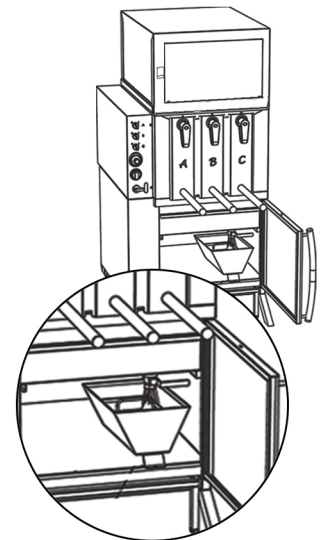

Vertical grill mod **GV4**

Dimension:

40,1" (l) x 49,4" (p) x 60,7" (a)

Number of grates: 4

Capacity/chickens: 12

Weight: 440 lb

Rated power: 13 kw

Rated Voltage	Rated current		
208V/3N~	44A (L1)	44A (L2)	33A (L3)

GRE.V1.E40
Scraper

Grid	interior measurement
GRE.V1.J40 Grid XS	0,31" / 8mm
GRE.V1.J10 Grid S	0,75" / 19mm
GRE.V1.J30 Grid XL	1,22" / 31mm

GRE.CA.A50
Gutter

GRE.V4.P10
Module with filter

GRE.V2.P30
Conduct

Note: with connection device to the water inlet and the outlet to the grease box

Vertical grill mod **GV4**

A composite drainage system by a water collection container of the receiver drawer to be connected to the grease box