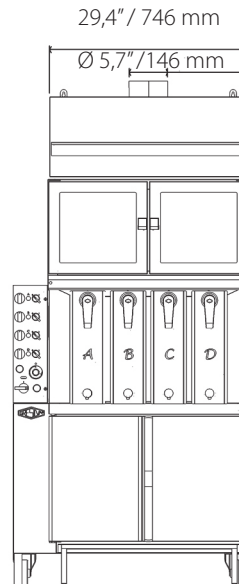

Vertical grill mod **GV4**

A composite drainage system by a water collection container of the receiver drawer to be connected to the grease box