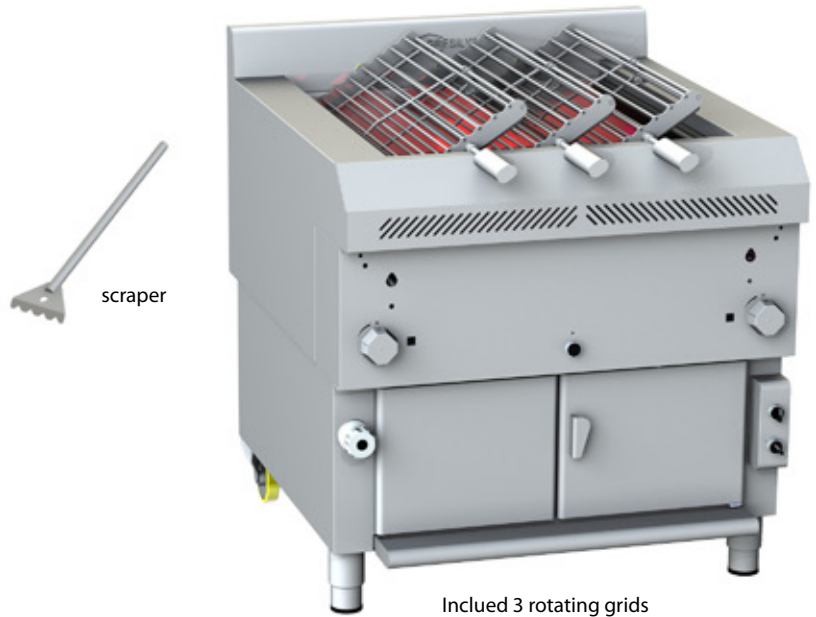

Horizontal Grill mod GHPI **R3/850**

Dimensions:

33,6" (L) x 33,3" (A) x 35,4" (P)

Weight: 452lb

Electric Data:

Amp - 1,5 A
Voltage - 120V

Propane gas

Pressure - 9,8 in wc
Consumption - 80.000 BTU/hr

Natural gas

Pressure - 4,5 in wc
Consumption - 88.000 BTU/hr

Attention: This model does not support fixed grille

Note: with connection device to the water inlet and the outlet to the grease box

Horizontal Grill mod GHPI R3/850