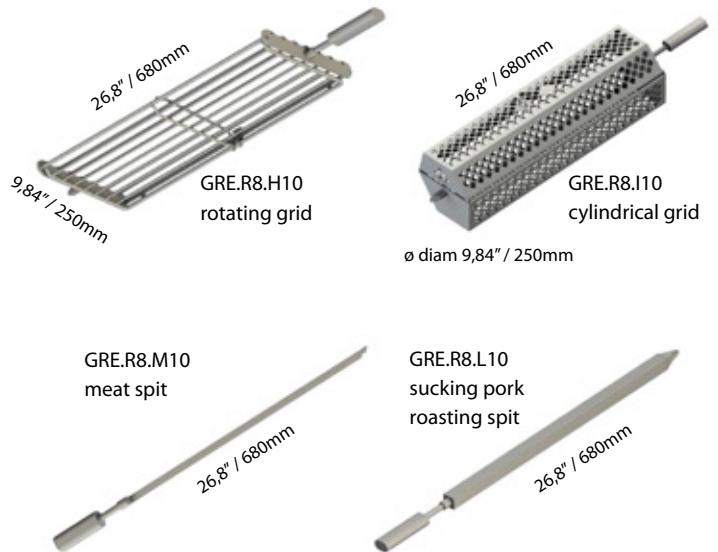

Horizontal Grill mod GHPI **R3/850**

Dimensions:

33,6" (L) x 33,3" (A) x 35,4" (P)

Weight: 452lb

Electric Data:

Amp - 1,5 A
Voltage - 120V

Propane gas

Pressure - 9,8 in wc
Consumption - 80.000 BTU/hr

Natural gas

Pressure - 4,5 in wc
Consumption - 88.000 BTU/hr

Attention: This model does not support fixed grille

Note: with connection device to the water inlet and the outlet to the grease box

Horizontal Grill mod GHPI R3/850