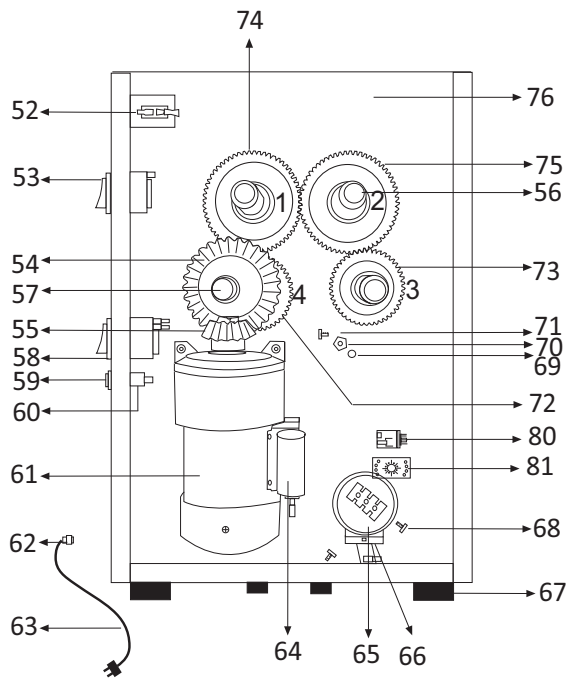

Despiece - Diagram

Despice - Diagram

Ref.	Nº	Repuesto	Spare Part	
selfservice-001	1	Tornillo negro	Black screw	
selfservice-002	2	Plato giratorio	Turntable	
selfservice-003	3	Engranaje dentado 60	Tooth gearing 60	
selfservice-004	4	Casquillo negro cortado	Black cut spacer	
selfservice-005	5	Tornillo M5*8	Screw M5*8	
selfservice-006	6	Piñón 18 dientes inox	Inox gearing 18	
selfservice-007	7	Eje alimentador con chaveta	Feeder shaft with peg	
selfservice-008	8	Motor alimentador	Feeder motor	
selfservice-009	9	Condensador motor	Feeder capacitor	
selfservice-010	10	Casquillo negro	Black spacer	
selfservice-011	11	Tapa trasera superior	Top case back	
selfservice-012	12	Tapa trasera inferior	Under case back	
selfservice-013	13	Tornillo M5*10	Screw M5*10	
selfservice-014	14	Tapa motor alimentador	Feeder motor cover	
selfservice-015	15	Tornillo M5*10	Screw M5*10	
selfservice-016	16	Alimentador	Feeder	
selfservice-017	17	Rampa A	Ramp A	42 €
selfservice-018	18	Rampa B	Ramp B	
selfservice-019	19	Visagra	Hinge	
selfservice-020	20	Tornillo M4*10	Screw M4*10	
selfservice-021	21	Cristal puerta	Door glass	
selfservice-022	22	Carcasa frontal	Front cover	
selfservice-023	23	Tornillo negro	Black screw	
selfservice-024	24	Cubo de inox	Inox cube	
selfservice-025	25	Bandeja posavasos	Tray for glasses	
selfservice-026	26	Rejilla posavasos	Grating for glasses	
selfservice-027	27	Filtro	Filter	
selfservice-028	28	Tirador del filtro	Filter shooter	
selfservice-029	29	Embudo de filtración	Filter funnel	
selfservice-030	30	Pitón N4	Bottom M4	
selfservice-031	31	Quitacáscaras D	Peel extractor R	
selfservice-032	32	Quitacáscaras I	Peel extractor L	
selfservice-033	33	Soporte quitacáscaras D	Support extractor R	
selfservice-034	34	Soporte quitacáscaras I	Support extractor I	
selfservice-035	35	Bola	Squeezer Ball	
selfservice-036	36	Soporte cuchilla	Support cutting blade	
selfservice-037	37	Cuchilla	Cutting blade	
selfservice-038	38	Tornillo M5*10	Screw M5*10	
selfservice-039	39	Tornillo amarillo	Yellow screw	
selfservice-040	40	Hueco	Hollow item	
selfservice-041	41	Soporte carcasa	Support front cover	
selfservice-042	42	Eje exprimidor 4	Squeezer shaft 4	
selfservice-043	43	Eje exprimidor 3	Squeezer shaft 3	
selfservice-044	44	Eje exprimidor 1	Squeezer shaft 2	
selfservice-045	45	Eje exprimidor 2	Squeezer shaft 1	
selfservice-046	46	Chaveta 35'	Peg 35'	
selfservice-047	47	Chaveta 55'	Peg 55'	