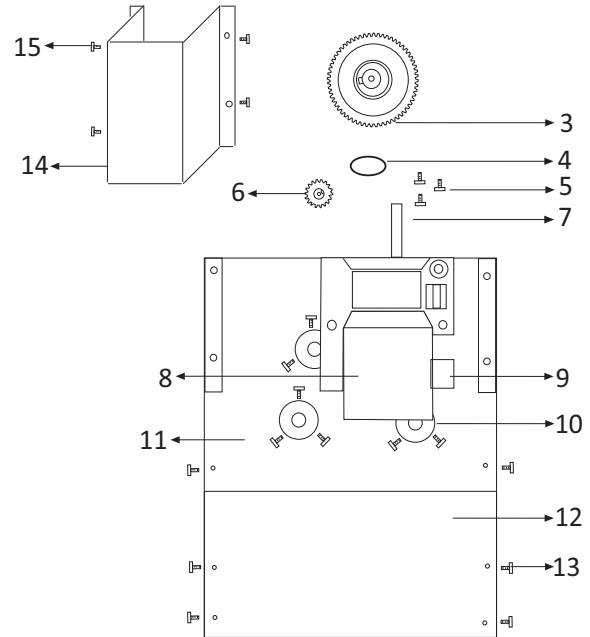

Despiece - Diagram

Despice - Diagram

Ref.	Nº	Repuesto	Spare Part	
selfservice-001	1	Tornillo negro	Black screw	
selfservice-002	2	Plato giratorio	Turntable	
selfservice-003	3	Engranaje dentado 60	Tooth gearing 60	
selfservice-004	4	Casquillo negro cortado	Black cut spacer	
selfservice-005	5	Tornillo M5*8	Screw M5*8	
selfservice-006	6	Piñón 18 dientes inox	Inox gearing 18	
selfservice-007	7	Eje alimentador con chaveta	Feeder shaft with peg	
selfservice-008	8	Motor alimentador	Feeder motor	
selfservice-009	9	Condensador motor	Feeder capacitor	
selfservice-010	10	Casquillo negro	Black spacer	
selfservice-011	11	Tapa trasera superior	Top case back	
selfservice-012	12	Tapa trasera inferior	Under case back	
selfservice-013	13	Tornillo M5*10	Screw M5*10	
selfservice-014	14	Tapa motor alimentador	Feeder motor cover	
selfservice-015	15	Tornillo M5*10	Screw M5*10	
selfservice-016	16	Alimentador	Feeder	
selfservice-017	17	Rampa A	Ramp A	42 €
selfservice-018	18	Rampa B	Ramp B	
selfservice-019	19	Visagra	Hinge	
selfservice-020	20	Tornillo M4*10	Screw M4*10	
selfservice-021	21	Cristal puerta	Door glass	
selfservice-022	22	Carcasa frontal	Front cover	
selfservice-023	23	Tornillo negro	Black screw	
selfservice-024	24	Cubo de inox	Inox cube	
selfservice-025	25	Bandeja posavasos	Tray for glasses	
selfservice-026	26	Rejilla posavasos	Grating for glasses	
selfservice-027	27	Filtro	Filter	
selfservice-028	28	Tirador del filtro	Filter shooter	
selfservice-029	29	Embudo de filtración	Filter funnel	
selfservice-030	30	Pitón N4	Bottom M4	
selfservice-031	31	Quitacáscaras D	Peel extractor R	
selfservice-032	32	Quitacáscaras I	Peel extractor L	
selfservice-033	33	Soporte quitacáscaras D	Support extractor R	
selfservice-034	34	Soporte quitacáscaras I	Support extractor I	
selfservice-035	35	Bola	Squeezer Ball	
selfservice-036	36	Soporte cuchilla	Support cutting blade	
selfservice-037	37	Cuchilla	Cutting blade	
selfservice-038	38	Tornillo M5*10	Screw M5*10	
selfservice-039	39	Tornillo amarillo	Yellow screw	
selfservice-040	40	Hueco	Hollow item	
selfservice-041	41	Soporte carcasa	Support front cover	
selfservice-042	42	Eje exprimidor 4	Squeezer shaft 4	
selfservice-043	43	Eje exprimidor 3	Squeezer shaft 3	
selfservice-044	44	Eje exprimidor 1	Squeezer shaft 2	
selfservice-045	45	Eje exprimidor 2	Squeezer shaft 1	
selfservice-046	46	Chaveta 35'	Peg 35'	
selfservice-047	47	Chaveta 55'	Peg 55'	