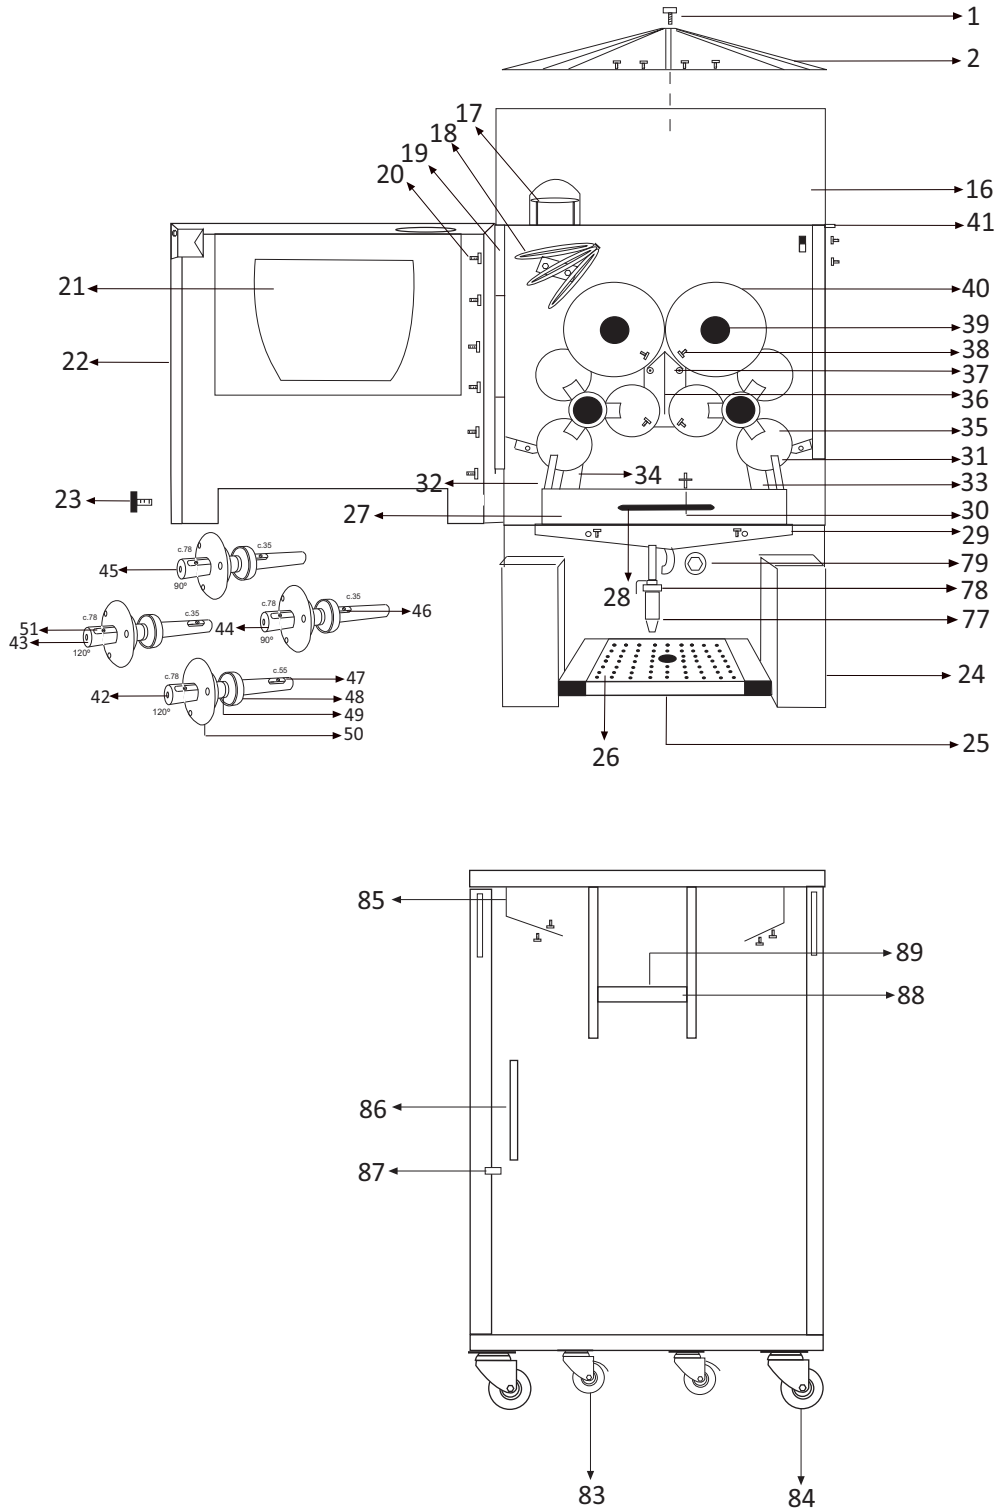

Despiece - Diagram

Despice - Diagram

Ref.	Nº	Repuesto	Spare Part	
selfservice-001	1	Tornillo negro	Black screw	
selfservice-002	2	Plato giratorio	Turntable	
selfservice-003	3	Engranaje dentado 60	Tooth gearing 60	
selfservice-004	4	Casquillo negro cortado	Black cut spacer	
selfservice-005	5	Tornillo M5*8	Screw M5*8	
selfservice-006	6	Piñón 18 dientes inox	Inox gearing 18	
selfservice-007	7	Eje alimentador con chaveta	Feeder shaft with peg	
selfservice-008	8	Motor alimentador	Feeder motor	
selfservice-009	9	Condensador motor	Feeder capacitor	
selfservice-010	10	Casquillo negro	Black spacer	
selfservice-011	11	Tapa trasera superior	Top case back	
selfservice-012	12	Tapa trasera inferior	Under case back	
selfservice-013	13	Tornillo M5*10	Screw M5*10	
selfservice-014	14	Tapa motor alimentador	Feeder motor cover	
selfservice-015	15	Tornillo M5*10	Screw M5*10	
selfservice-016	16	Alimentador	Feeder	
selfservice-017	17	Rampa A	Ramp A	42 €
selfservice-018	18	Rampa B	Ramp B	
selfservice-019	19	Visagra	Hinge	
selfservice-020	20	Tornillo M4*10	Screw M4*10	
selfservice-021	21	Cristal puerta	Door glass	
selfservice-022	22	Carcasa frontal	Front cover	
selfservice-023	23	Tornillo negro	Black screw	
selfservice-024	24	Cubo de inox	Inox cube	
selfservice-025	25	Bandeja posavasos	Tray for glasses	
selfservice-026	26	Rejilla posavasos	Grating for glasses	
selfservice-027	27	Filtro	Filter	
selfservice-028	28	Tirador del filtro	Filter shooter	
selfservice-029	29	Embudo de filtración	Filter funnel	
selfservice-030	30	Pitón N4	Bottom M4	
selfservice-031	31	Quitacáscaras D	Peel extractor R	
selfservice-032	32	Quitacáscaras I	Peel extractor L	
selfservice-033	33	Soporte quitacáscaras D	Support extractor R	
selfservice-034	34	Soporte quitacáscaras I	Support extractor I	
selfservice-035	35	Bola	Squeezer Ball	
selfservice-036	36	Soporte cuchilla	Support cutting blade	
selfservice-037	37	Cuchilla	Cutting blade	
selfservice-038	38	Tornillo M5*10	Screw M5*10	
selfservice-039	39	Tornillo amarillo	Yellow screw	
selfservice-040	40	Hueco	Hollow item	
selfservice-041	41	Soporte carcasa	Support front cover	
selfservice-042	42	Eje exprimidor 4	Squeezer shaft 4	
selfservice-043	43	Eje exprimidor 3	Squeezer shaft 3	
selfservice-044	44	Eje exprimidor 1	Squeezer shaft 2	
selfservice-045	45	Eje exprimidor 2	Squeezer shaft 1	
selfservice-046	46	Chaveta 35'	Peg 35'	
selfservice-047	47	Chaveta 55'	Peg 55'	