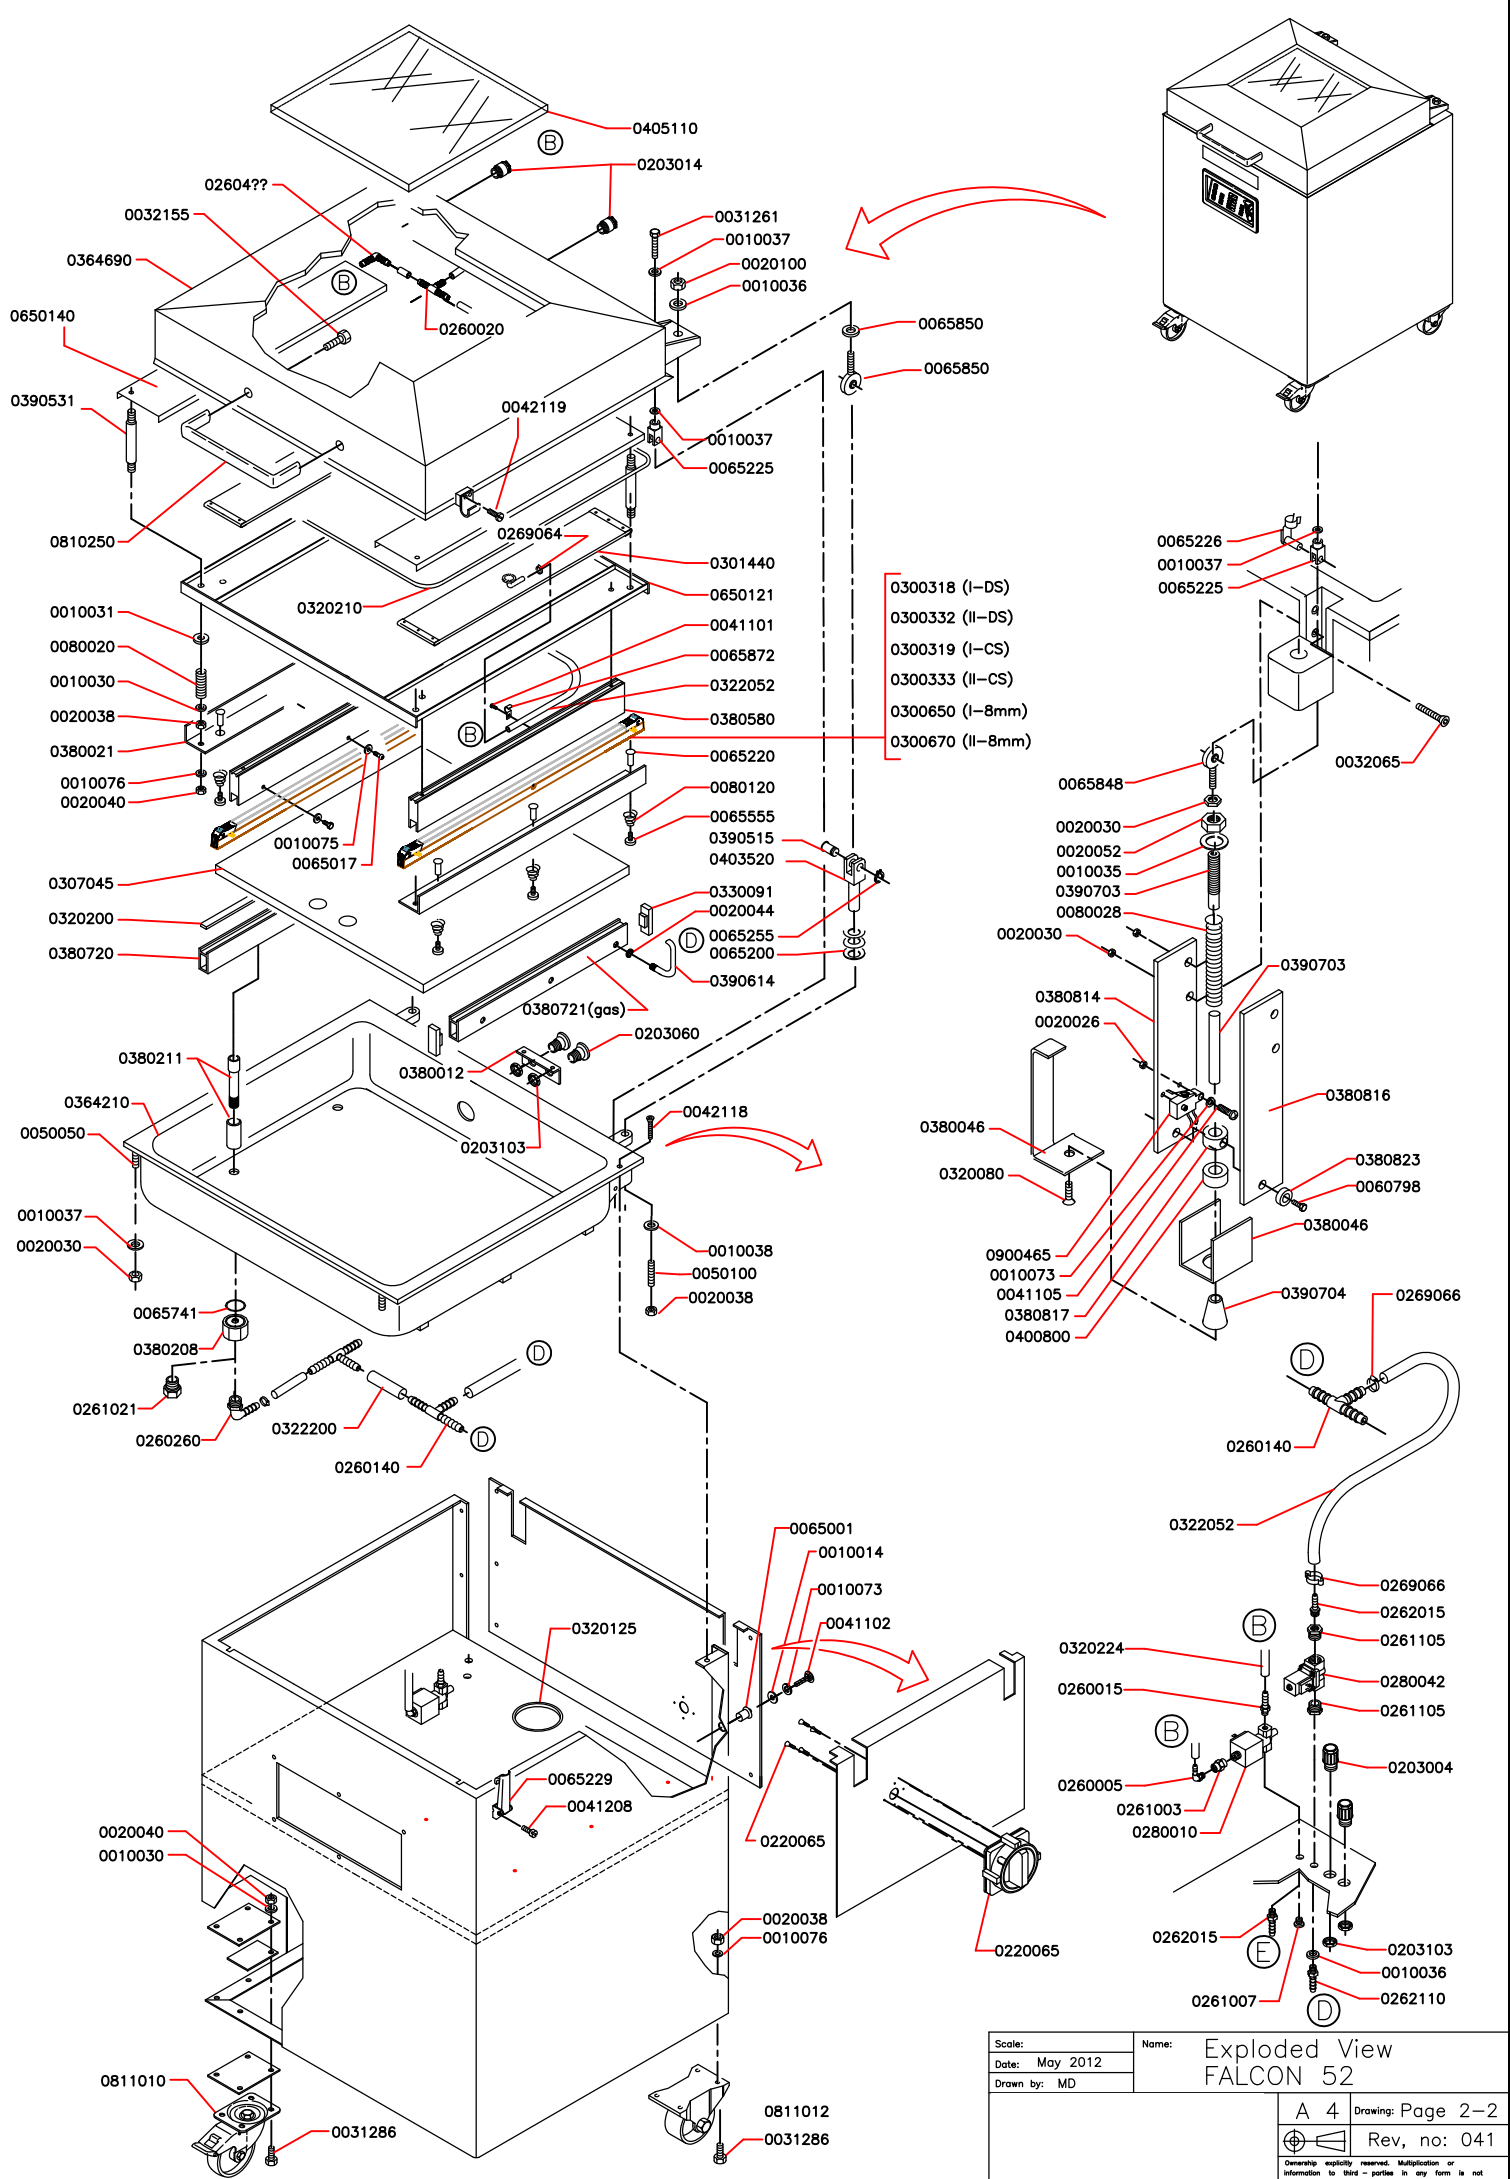

0433010(220-240-1-50)
 0433500(220-230-1-60)
 0433000(230-400-3-50)
 0433700(190-210/380-420-3-50/60)

Scale:	Name: Exploded View FALCON 52
Date: Jan 2009	
Drawn by: MD	
A 4 Drawing: Page 1-2	
Rev, no: 050	
<small>Copyrights explicitly reserved. Multiplication or information to third parties in any form is not permitted without written permission of the owner.</small>	

Scale:	Name:	Exploded View
Date: May 2012	FALCON 52	
Drawn by: MD	A 4 Drawing: Page 2-2	
		Rev. no: 041
<small>Ownership explicitly reserved. Multiplication or information to third parties in any form is not permitted without written permission of the owner.</small>		