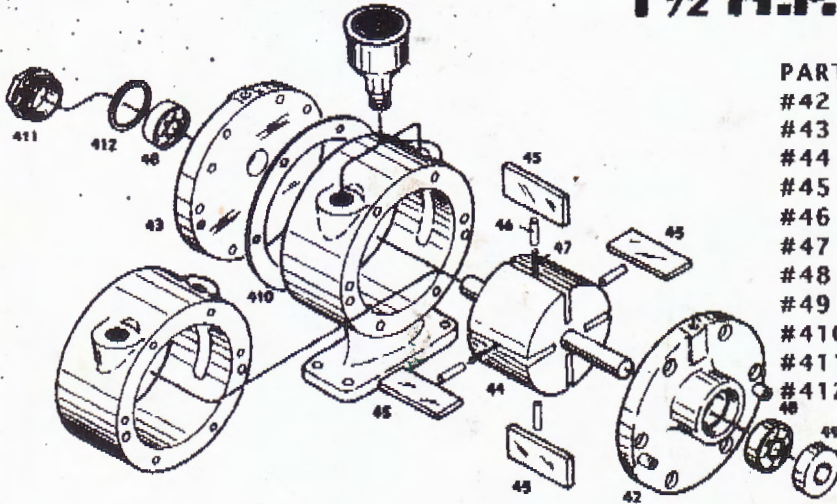

Air Motors Parts List

Model AM 425

1 1/2 H.P. Air Motors

PART #	DESCRIPTION
#42	End Plate Front
#43	End Plate Rear
#44	Rotor Assembly
#45	Vane
#46	Vane Spring
#47	Push Pin
#48	Bearing
#49	Shaft Seal
#410	Body Gasket
#411	End Cap Rear
#412	End Cap Gasket

COMPLETE MOTOR

Model AM 625

3 H.P. Air Motors

- 3-in-1 Propeller
- 4" Marine Propeller
- 6" Marine Propeller
- 8" Marine Propeller

- Air Control Valve
- AC 980 Muffler
- AC 990 Muffler

- AC 983 Felt
- AC 984 Screen

#2	End Plate
#3	Rotor Assembly
#4	Vaness
#5	Vane Springs
#6	Push Pins
#7	Front Bearing
#8	Rear Bearing
#9	Shaft Seal
#10	Body Gasket
#11	Front End Cap
#12	"O" RING
#13	Rear End Cap
#14	End Cap Gasket

COMPLETE MOTOR