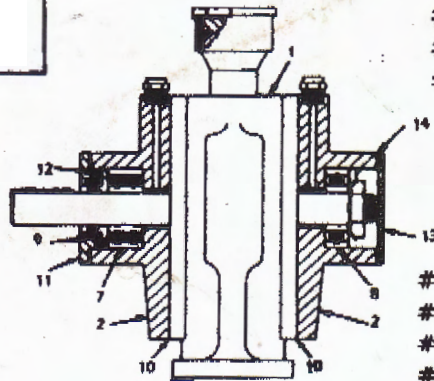

Air Motors Parts List

Model AM 425

1 1/2 H.P. Air Motors

PART #	DESCRIPTION
#42	End Plate Front
#43	End Plate Rear
#44	Rotor Assembly
#45	Vane
#46	Vane Spring
#47	Push Pin
#48	Bearing
#49	Shaft Seal
#410	Body Gasket
#411	End Cap Rear
#412	End Cap Gasket

COMPLETE MOTOR

Model AM 625

3 H.P. Air Motors

- 3-in-1 Propeller
- 4" Marine Propeller
- 6" Marine Propeller
- 8" Marine Propeller

- Air Control Valve
- AC 980 Muffler
- AC 990 Muffler

- AC 983 Felt
- AC 984 Screen

#2	End Plate
#3	Rotor Assembly
#4	Vaness
#5	Vane Springs
#6	Push Pins
#7	Front Bearing
#8	Rear Bearing
#9	Shaft Seal
#10	Body Gasket
#11	Front End Cap
#12	"O" RING
#13	Rear End Cap
#14	End Cap Gasket

COMPLETE MOTOR