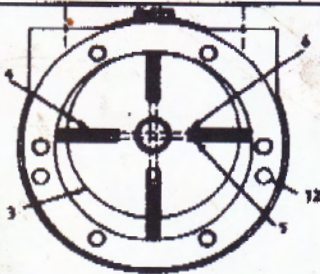

Air Motors Parts List

Model AM 425

1 1/2 H.P. Air Motors

PART #	DESCRIPTION
#42	End Plate Front
#43	End Plate Rear
#44	Rotor Assembly
#45	Vane
#46	Vane Spring
#47	Push Pin
#48	Bearing
#49	Shaft Seal
#410	Body Gasket
#411	End Cap Rear
#412	End Cap Gasket

COMPLETE MOTOR

Model AM 625

3 H.P. Air Motors

- 3-in-1 Propeller
- 4" Marine Propeller
- 6" Marine Propeller
- 8" Marine Propeller

- Air Control Valve
- AC 980 Muffler
- AC 990 Muffler

- AC 983 Felt
- AC 984 Screen

#2	End Plate
#3	Rotor Assembly
#4	Vaness
#5	Vane Springs
#6	Push Pins
#7	Front Bearing
#8	Rear Bearing
#9	Shaft Seal
#10	Body Gasket
#11	Front End Cap
#12	"O" RING
#13	Rear End Cap
#14	End Cap Gasket

COMPLETE MOTOR