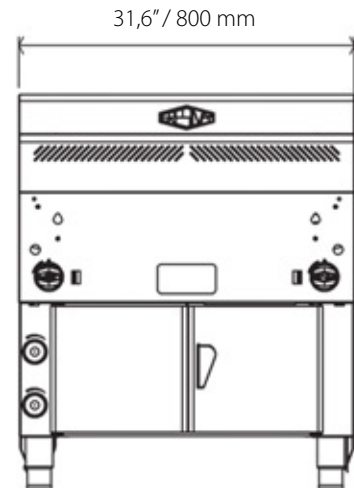

Horizontal Grill mod GHPI **2/800**

Dimensions:

31,6" (L) x 33,3" (A) x 35,4" (P)

Weight: 364lb

Electric Data:

Amp - 1,5 A
Voltage - 120V

Propane gas

Pressure - 9,8 in wc
Consumption - 80.000 BTU/hr

Natural gas

Pressure - 4,5 in wc
Consumption - 88.000 BTU/hr

Built in available

Note: with connection device to the water inlet and the outlet to the grease box