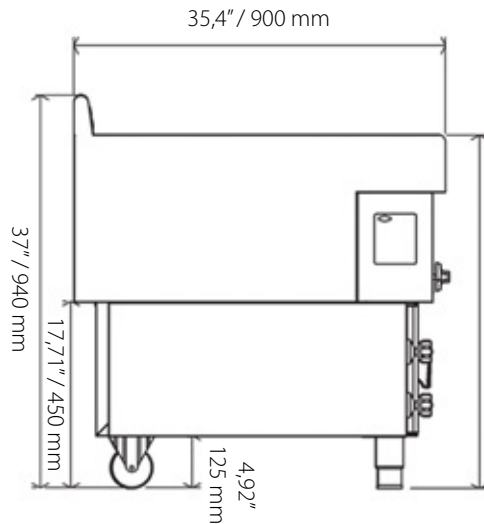

Horizontal Grill mod GHPI **2/800**

Dimensions:

31,6" (L) x 33,3" (A) x 35,4" (P)

Weight: 364lb

Electric Data:

Amp - 1,5 A
Voltage - 120V

Propane gas

Pressure - 9,8 in wc
Consumption - 80.000 BTU/hr

Natural gas

Pressure - 4,5 in wc
Consumption - 88.000 BTU/hr

Built in available

Note: with connection device to the water inlet and the outlet to the grease box