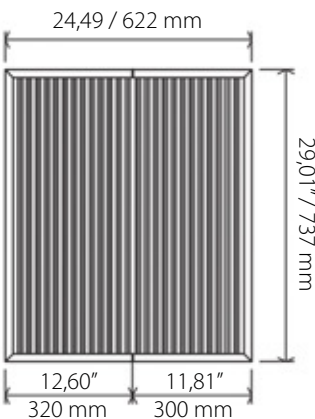

Horizontal Grill mod GHPI **2/800**

Dimensions:

31,6" (L) x 33,3" (A) x 35,4" (P)

Weight: 364lb

Electric Data:

Amp - 1,5 A
Voltage - 120V

Propane gas

Pressure - 9,8 in wc
Consumption - 80.000 BTU/hr

Natural gas

Pressure - 4,5 in wc
Consumption - 88.000 BTU/hr

Built in available

Note: with connection device to the water inlet and the outlet to the grease box