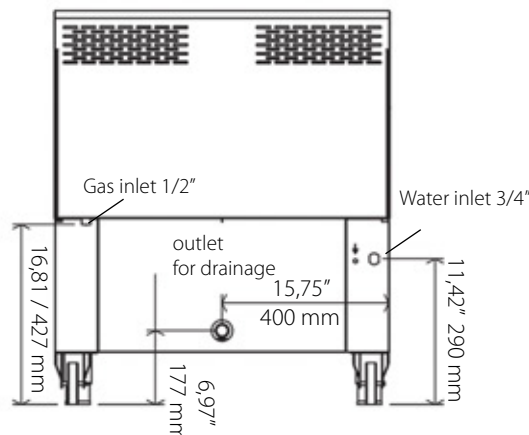

Horizontal Grill mod GHPI **2/800**

Dimensions:

31,6" (L) x 33,3" (A) x 35,4" (P)

Weight: 364lb

Electric Data:

Amp - 1,5 A
Voltage - 120V

Propane gas

Pressure - 9,8 in wc
Consumption - 80.000 BTU/hr

Natural gas

Pressure - 4,5 in wc
Consumption - 88.000 BTU/hr

Built in available

Note: with connection device to the water inlet and the outlet to the grease box