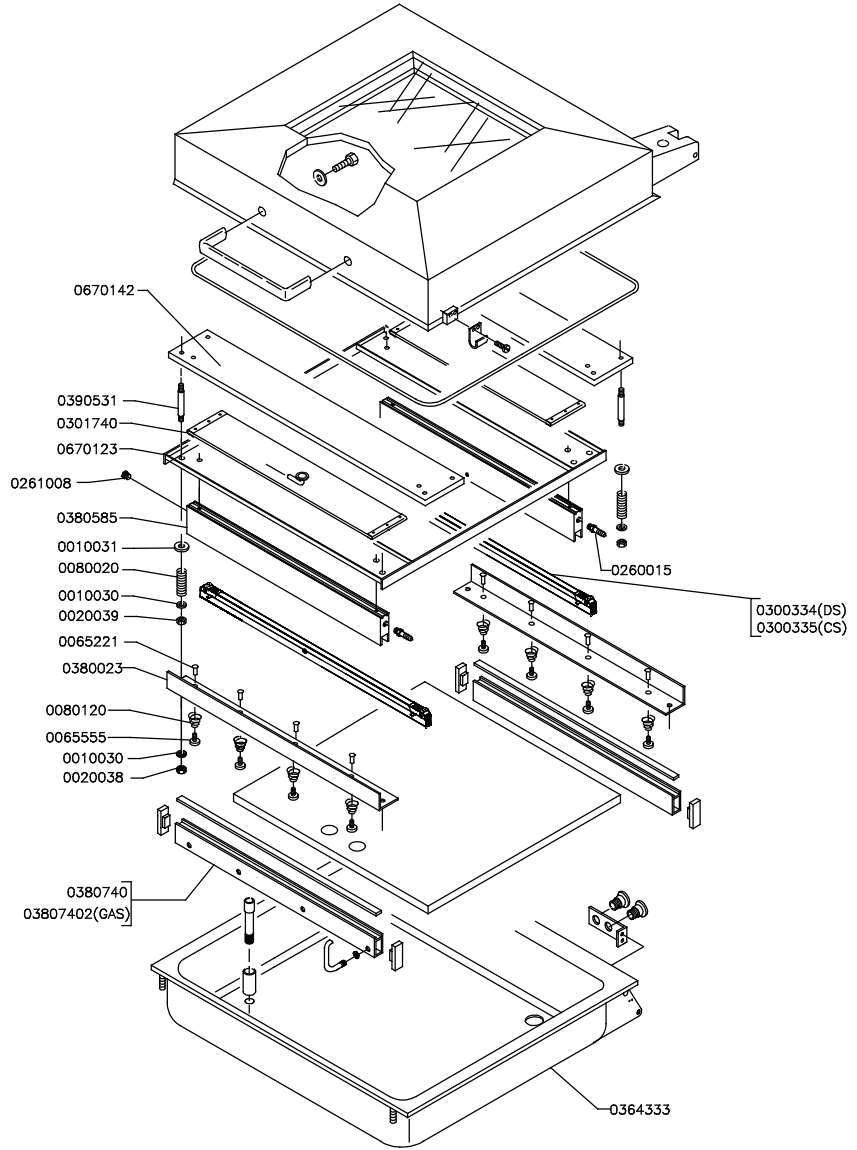

Scale:	Name:	Exploded View FALCON 80
Date: Jan 2009		
Drawn by: MD		
A 4		Drawing: Page 1-3
Rev: no: 060		
<small>Ownership explicitly reserved. Multiplication or information to third parties in any form is not permitted without written permission of the owner.</small>		

(LL)

(SS)

(CS) = CUT-OFF SEAL
(DS) = DOUBLE SEAL

Scale:	Number:
Date: Jan 2009	Exploded View
Drawn by: MD	FALCON 80 SEAL CONFIG
A 4 Drawing: Page 3-3	
Rev. no: 060	
Ownership, liability, warranty, maintenance or other information in this manual is not permitted without written permission of the owner.	