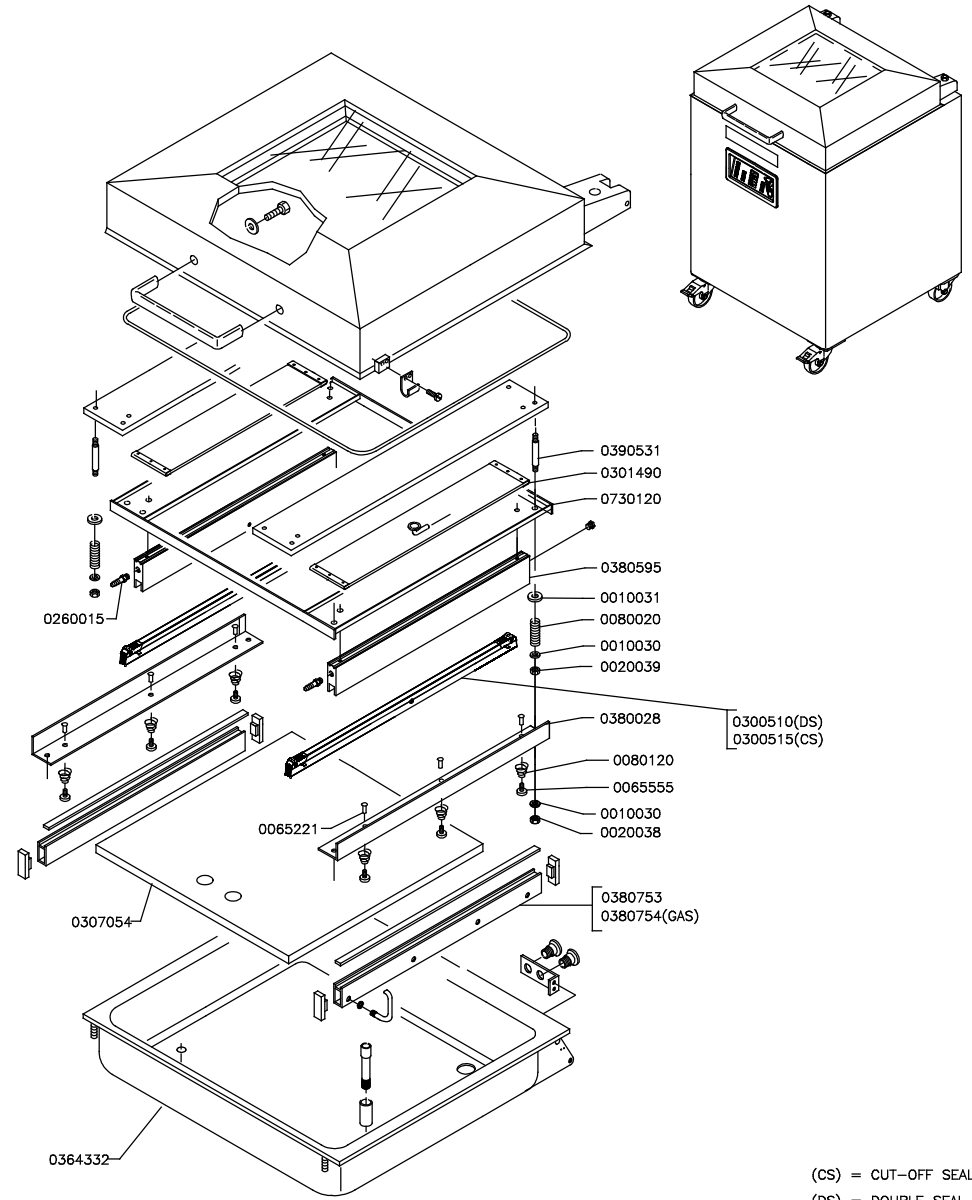

Scale:	Name:	Exploded View FALCON 80
Date: Jan 2009		
Drawn by: MD		
A 4		Drawing: Page 1-3
Rev: no: 060		
<small>Ownership explicitly reserved. Multiplication or information to third parties in any form is not permitted without written permission of the owner.</small>		

(LL)

(SS)

(CS) = CUT-OFF SEAL
(DS) = DOUBLE SEAL

Scale:	Number:
Date: Jan 2009	Exploded View
Drawn by: MD	FALCON 80 SEAL CONFIG
A 4 Drawing: Page 3-3	
Rev. no: 060	
Ownership, liability, warranty, maintenance or other information in this manual is not permitted without written permission of the owner.	